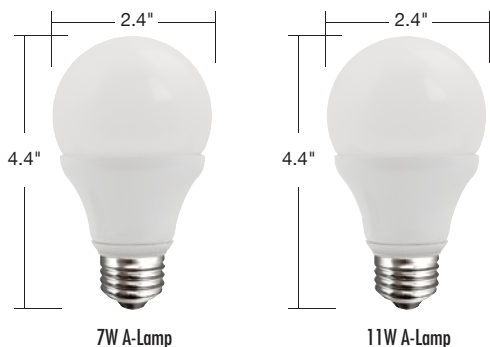

<b>LED</b>	25,000 Hours average rated life, 120 Volts
------------	--

### Applications:

Ideal for applications where uniform multi-directional light output is required.

- + Table Lamps
- + Floor Lamps
- + Sconces
- + Ceiling Fixtures

### Features and Benefits

- High Efficiency A-Lamp (40W, 60W replacements)
- Light Output in all directions to suit many applications
- Consistent white frosted cover – no obstructions, shadows, or non-standard colors. Looks like incandescent in all applications.
- Fits in all applications
- Long Life: 25,000 hours
- Smooth, uniform dimming
- Consistent color within 3 MacAdam ellipse tolerance (2700K, 3000K, 4100K, 5000K)
- UL Damp Location