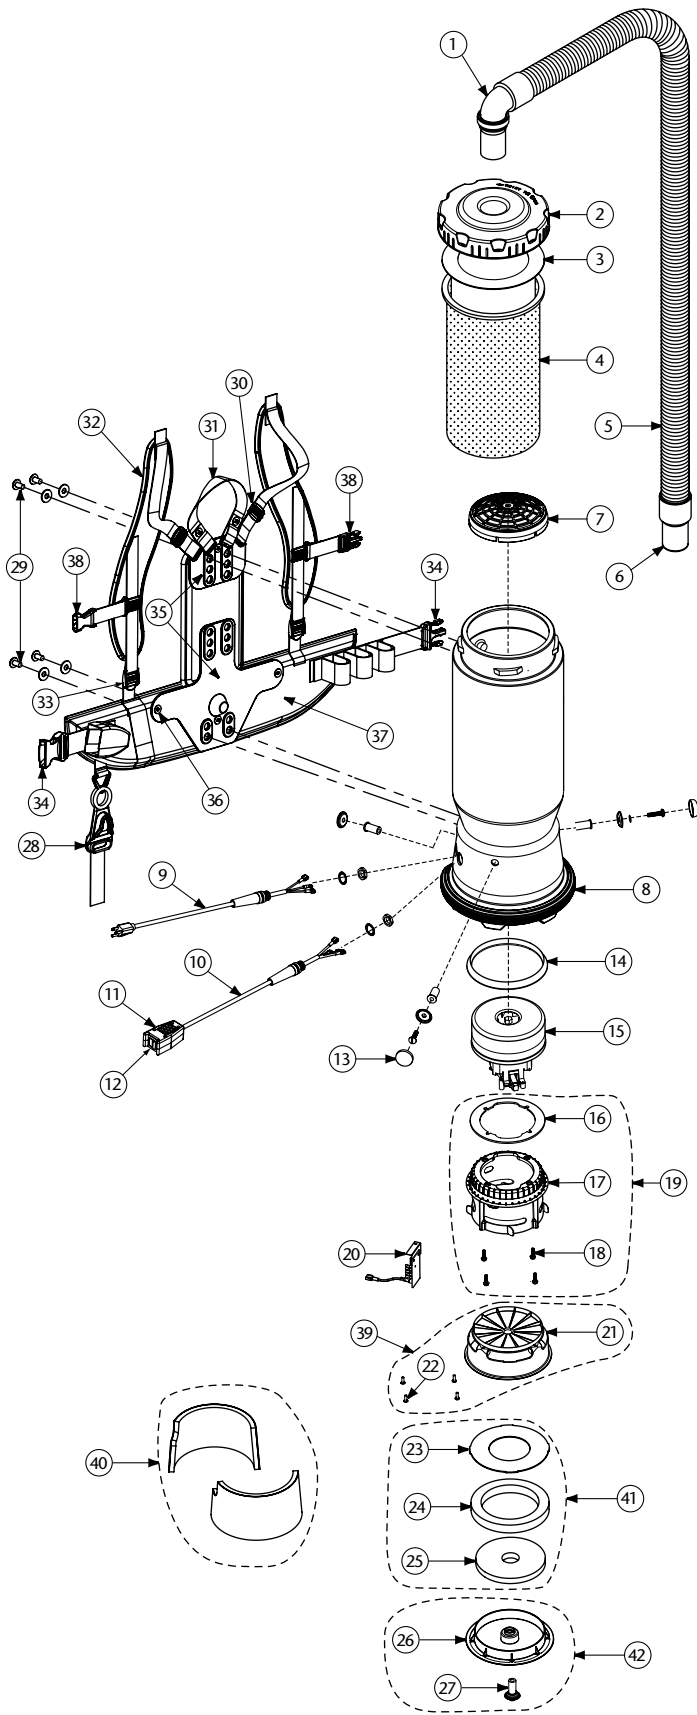

# QUIETPRO BP HEPA PARTS

No.	Product Name	Qty	List Price
1	101928 Elbow Cuff, Swivel	1 ea.	\$ 9.06
2	104273 Twist Cap (Black)	1 ea.	28.85
3	100431 Intercept Micro Filter	10/pk	15.60
4	100564 Micro Cloth Filter	1 ea.	24.45
5	103048 Static-Dissipating Hose (Black) w/Cuffs 1½"	1 ea.	24.93
6	100694 Replacement Swivel Cuff (Black) 1½"	1 ea.	5.39
7	106526 Replacement HEPA Dome Filter	1 ea.	11.54
8	100586 Bottom Bumper	1 ea.	7.22
9	100641 Power Cord Assembly Complete w/Strain Relief	1 set	19.03
10	105748 Switch Cord Assembly Complete F/QuietPro	1 set	36.91
11	106287 Switch Box w/Velcro and Screws	1 set	17.61
12	105973 On/Off Switch	1 ea.	19.45
	105438 On/Off Switch (older style) (Hi/Lo)	1 ea.	19.45
13	100368 Motor Mounting System Set: 3 Well Nuts, 3 Bolts, 3 Washers, 3 Covers	1 set	13.11
14	100014 Tetraseal, Motor	1 ea.	11.81
15	105722 Motor, (120V), 2 Stage (includes: #16)	1 ea.	103.43
	105697 Carbon Brush Set (Domel)	1 set	20.98
	100424 Carbon Brush Set (Ametek)	1 set	20.98
16	105605 Gasket, Motor	1 ea.	6.25
17	105149 Cap, Motor	1 ea.	17.61
18	100378 Screw, 10-32 x 3/4", Self Tapping	4/pk.	2.95
19	105619 Motor Mount Assembly (includes: #16, 17, 18)	1 set	32.37
20	105653 Dual Speed Module and Schematic with Thermal Protector	1 ea.	60.19
21	105150 Exhaust Housing, Motor	1 ea.	13.63
22	104419 Screw, #8 x 1/2", Phillips, Hi/Lo	1 ea.	.32
23	105337 Ring, Motor Housing, Large	1 ea.	13.91
24	105342 Foam, Ring, Motor Housing	1 ea.	17.03
25	105343 Foam, Cover, Motor Housing	1 ea.	11.93
26	105341 Cover, Motor Housing	1 ea.	11.63
27	105613 Motor Mount	1 ea.	6.81
28	102604 Cord Holder	1 ea.	8.77
29	100716 Backplate (Blk) Connection Set: 4 Screws w/Washers	1 set	13.11
30	100358 Shoulder Strap Plastic Adjustment (Top)	1 ea.	.99
31	101737 Carry Handle w/Rivet and Washer Set	1 set	8.54
32	100356 Shoulder Strap Assembly: (includes: #30, 33, 38)	1 set	17.05
33	100357 Shoulder Strap Plastic Adjustment (Bottom)	1 ea.	.99
34	106719 Waist Belt Keeper and Latch	1 ea.	11.89
35	105046 Backplate (includes: #36)	1 set	26.24
	103166 Backplate System Complete (includes: #29, 31, 32, 35, 37)	1 set	65.58
	100354 Strap Assembly Complete (includes: #32, 37)	1 set	52.47
36	100375 Barrel Nut Connection Set for Backplate (Replacement)	1 set	5.90
37	100359 Waist Belt (includes: #34)	1 ea.	39.34
38	103627 Sternum Strap Buckles (Latch and Keeper)	1 set	2.10
39	105620 Kit, Housing, Exhaust, Motor F/QuietPro (includes: #21, 22)	1 set	32.37
40	105621 Kit, Foam, Acoustical Panels	1 set	41.45
41	105622 Kit, Exhaust, Foam and Ring (includes: #23, 24, 25)	1 set	36.34
42	105623 Kit, Cover, Exhaust F/QuietPro (includes: #26, 27)	1 set	17.03
	101678 50' Extension Cord (Not Shown)	1 ea.	32.60