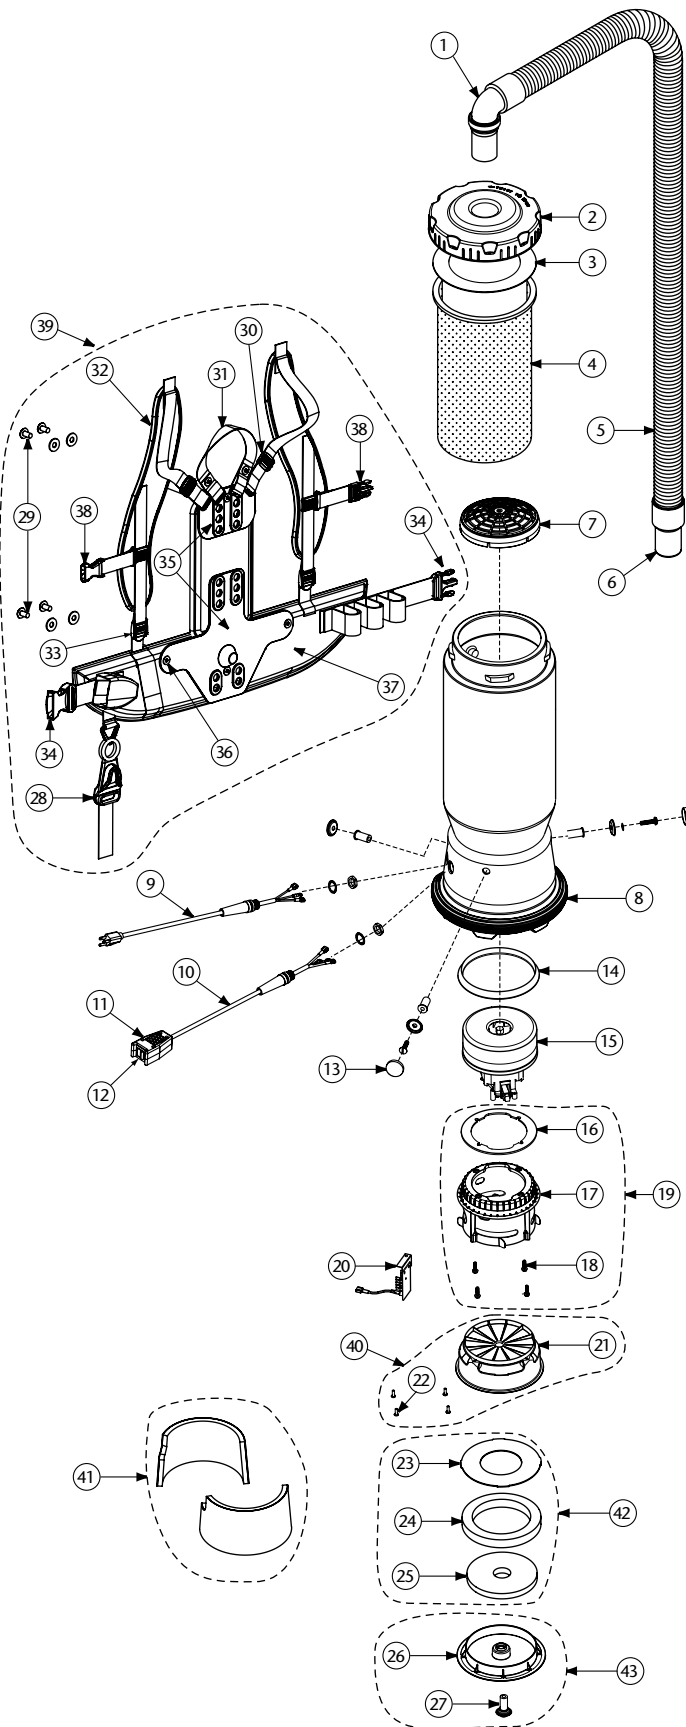

QUIETPRO BP PARTS

No.	Product Name	Qty	List Price
1	101928 Elbow Cuff, Swivel	1 ea.	\$ 9.06
2	104273 Twist Cap (Black)	1 ea.	30.58
3	100431 Intercept Micro Filter	10/pk	15.60
4	100564 Micro Cloth Filter	1 ea.	25.92
5	107648 48" Static-Dissipating Hose w/ Non-Replaceable Cuffs	1 ea.	29.04
6	100694 Replacement Swivel Cuff (Black) 1 1/2"	1 ea.	5.71
7	106526 Dome Filter made from HEPA Media	1 ea.	14.20
8	100586 Bottom Bumper	1 ea.	7.65
9	100641 Power Cord Assembly Complete w/Strain Relief	1 set	20.17
10	105748 Switch Cord Assembly Complete F/QuietPro	1 set	39.12
11	106287 Switch Box w/Velcro and Screws	1 set	18.67
12	105973 On/Off Switch	1 ea.	20.62
	105438 On/Off Switch (older style) (Hi/Lo)	1 ea.	23.90
13	100368 Motor Mounting System Set: 3 Well Nuts, 3 Bolts, 3 Washers, 3 Covers	1 set	13.90
14	100014 Motor Gasket	1 ea.	12.52
15	105722 Motor, (120V), 2 Stage (includes: #16)	1 set	134.36
	105697 Carbon Brush Set (Domel)	1 set	22.24
	100424 Carbon Brush Set (Ametek)	1 set	22.24
16	105605 Gasket, Motor	1 ea.	6.63
17	105149 Cap, Motor	1 ea.	18.67
18	100378 Screw, 10-32 x 3/4", Self Tapping	4/pk	3.13
19	105619 Motor Mount Assembly (includes: #16-18)	1 set	34.31
20	105653 Dual Speed Module and Schematic with Thermal Protector	1 ea.	67.31
21	105150 Exhaust Housing, Motor	1 ea.	14.45
22	104419 Screw, #8 x 1/2", Phillips, Hi/Lo	1 ea.	.34
23	105337 Ring, Motor Housing, Large	1 ea.	14.74
24	105342 Foam, Ring, Motor Housing	1 ea.	18.05
25	105343 Foam, Cover, Motor Housing	1 ea.	12.65
26	105341 Cover, Motor Housing	1 ea.	12.33
27	105613 Motor Mount	1 ea.	7.22
28	102604 Cord Holder	1 ea.	9.30
29	100716 Backplate (Blk) Connection Set: 4 Screws w/Washers	1 set	13.90
30	100358 Shoulder Strap Plastic Adjustment (Top)	1 ea.	1.05
31	101737 Carry Handle w/Rivet and Washer Set	1 set	9.05
32	100356 Shoulder Strap Assembly (includes: #30, 33, 38)	1 set	18.07
	100354 Strap Assembly Complete (includes: #32, 37)	1 set	55.62
33	100357 Shoulder Strap Plastic Adjustment (Bottom)	1 ea.	1.05
34	106719 Waist Belt Keeper and Latch	1 ea.	12.60
35	105046 Backplate (includes: #36)	1 set	27.81
36	100375 Barrel Nut Connection Set for Backplate (Replacement)	1 set	6.25
37	100359 Waist Belt (includes: #34)	1 ea.	41.70
38	103627 Sternum Strap Buckles (Latch and Keeper)	1 set	2.23
39	103166 Backplate System Complete (includes: #28-38)	1 set	69.51
40	105620 Kit, Housing, Exhaust, Motor F/QuietPro (includes: #21, 22)	1 set	34.31
41	105621 Kit, Foam, Acoustical Panels	1 set	54.06
42	105622 Kit, Exhaust, Foam and Ring (includes: #23-25)	1 set	38.52
43	105623 Kit, Cover, Exhaust F/QuietPro (includes: #26, 27)	1 set	18.05
	101678 50' Extension Cord (Not Shown)	1 ea.	35.62