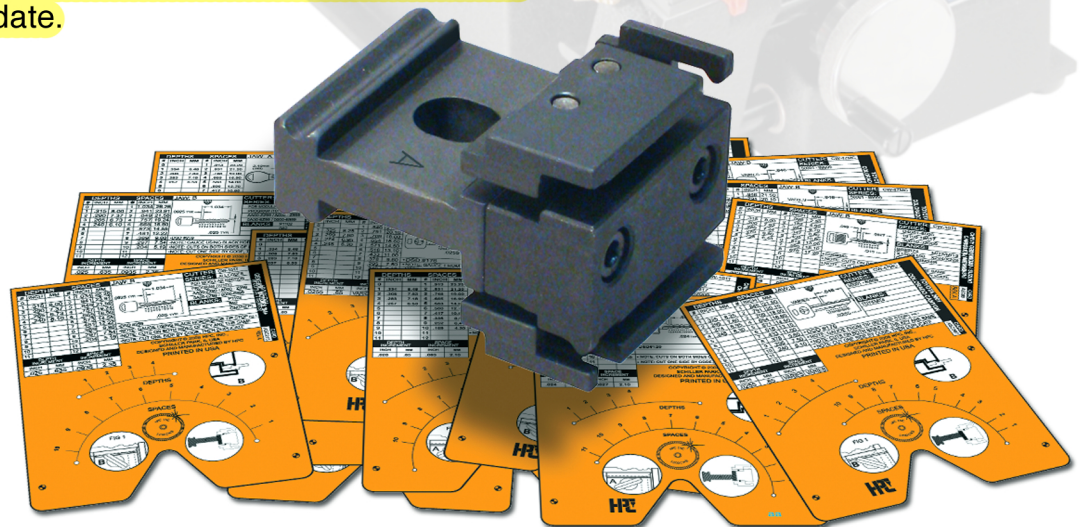

Why your customer needs the HPC Automotive Super Jaw Kit

Cutting double-sided automotive keys has typically required special shims and wires that are easily lost or damaged. The locksmith needs a fast and accurate method of producing these highly specialized and profitable keys.

How to sell the HPC Automotive Super Jaw Kit

Key Selling Points:

- * **Expands your Blitz™!**

The Automotive Super Jaw easily attaches to the popular HPC Blitz™ Code Cutting Machine in seconds, eliminating the need for shims or time-consuming measurements.

- * **Increases profits and customer satisfaction!**

Less time equals more profit for the locksmith. The HPC Automotive Super Jaw Kit will insure the customers get their key and are back on the road fast! A happy customer is a repeat customer!

- * **Everything you need in one kit!**

The HPC Automotive Super Jaw Kit comes complete with everything you need, including 20 new code cards to keep you up-to-date.

To view complete cross-reference lists of code cards and applications go to: www.hpcworld.com