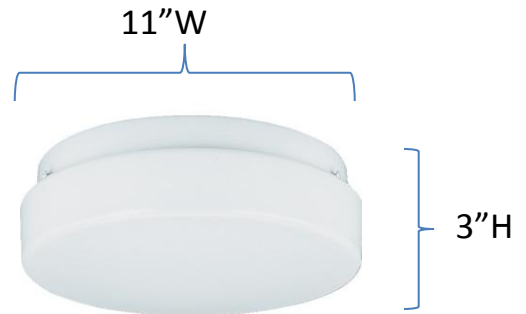

Item # 326690

MFG# LED1511DL-06

FIXTURE SPECS

- White Acrylic Lens
- White Finish
- Suitable for use in 24/7 applications
- Three-year limited warranty
- Dimmable
- Energy Star Certified

LIGHTING SPECS

- 9.8 Watts
- 650 Delivered Lumens
- 3,000 CCT
- 50,000 Average Hour Life
- 120 Volt

LED lighting facts
A Program of the U.S. DOE

Light Output (Lumens)	650
Watts	9.8
Lumens per Watt (Efficacy)	66.33
Color Accuracy Color Rendering Index (CRI)	82
Light Color Correlated Color Temperature (CCT)	3000 (Bright White)