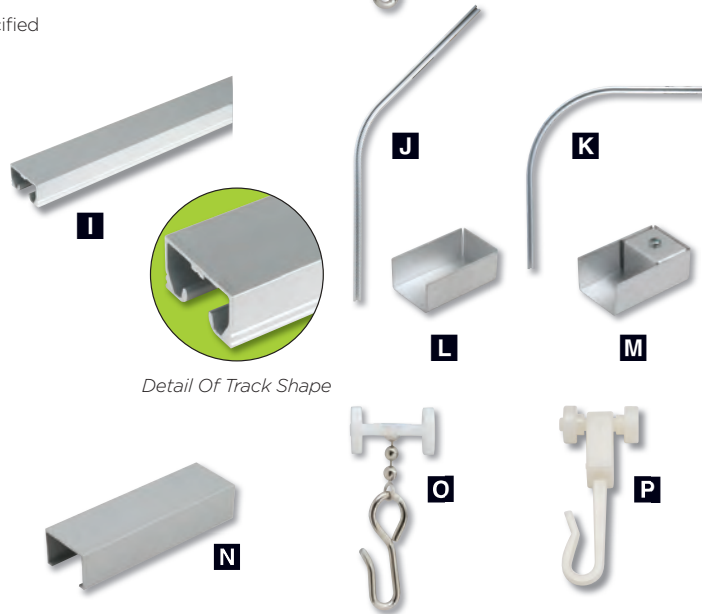

TRACK

- A** 601021 7' Straight Track
- B** 601022 45° Track Bend
• 2-1/2 x 2-1/2'
- C** 601023 90° Track Bend
• 2-1/2 x 2-1/2'

PARTS

- D** 601025 End Cap
- E** 601026 End Cap With Pullout
- F** 601027 Track Splice

CURTAIN CARRIER PKG QTY

- G** 400458 Standard 25
- H** 608985 Breakaway 25

Detail Of Track Shape

7000 Series

A heavy-duty contractor's grade track specified by architects and contractors. This track is also used for IV trees with gravity locks and grommeted curtains that are either ceiling or suspended mount.

TRACK

- I** 601040 7' Straight Track
- J** 601041 45° Track Bend
• 2-1/2 x 2-1/2'
- K** 601042 90° Track Bend
• 2-1/2 x 2-1/2'

PARTS

- L** 601044 End Cap
- M** 601045 End Cap With Pullout
- N** 601046 Track Splice

CURTAIN CARRIER PKG QTY

- O** 400459 Standard 25
- P** 608986 Breakaway 25

Detail Of Track Shape

Accessories

- | PART # | DESCRIPTION |
|-----------------|---|
| Q 601012 | 18" PVC Curtain Drop • For Use In Areas Where Mesh Is Not Allowed • Stainless Steel Hook To Hang Privacy Curtain |
| R 674831 | Cloth Tieback • Anodized Aluminum Base • Adhesive Backing Mounts To Any Wall |
| S 674832 | Beaded Chain Tieback • Anodized Aluminum Base • Adhesive Backing Mounts To Any Wall |