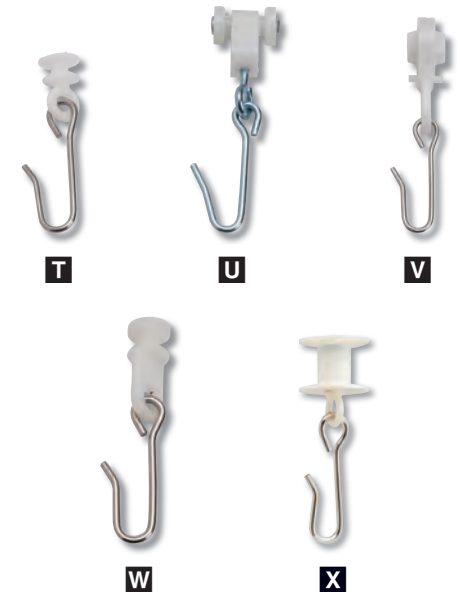

FREE NEXT-DAY DELIVERY!
ON MOST ORDERS TO MOST AREAS