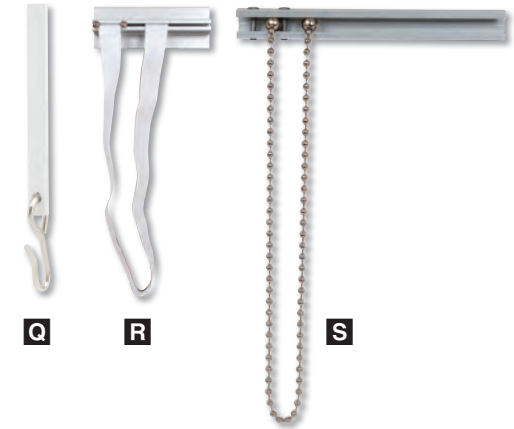

We offer privacy curtain hardware and track components to meet your needs.

5000 Series

This extruded aluminum track has a clear anodized finish and can be supplied in straight lengths or bent to meet your particular application.

TRACK

- I** 601040 7' Straight Track
- J** 601041 45° Track Bend
• 2-1/2 x 2-1/2'
- K** 601042 90° Track Bend
• 2-1/2 x 2-1/2'

PARTS

- L** 601044 End Cap
- M** 601045 End Cap With Pullout
- N** 601046 Track Splice

CURTAIN CARRIER PKG QTY

- O** 400459 Standard 25
- P** 608986 Breakaway 25

Detail Of Track Shape

Accessories

- | PART # | DESCRIPTION |
|-----------------|---|
| Q 601012 | 18" PVC Curtain Drop • For Use In Areas Where Mesh Is Not Allowed • Stainless Steel Hook To Hang Privacy Curtain |
| R 674831 | Cloth Tieback • Anodized Aluminum Base • Adhesive Backing Mounts To Any Wall |
| S 674832 | Beaded Chain Tieback • Anodized Aluminum Base • Adhesive Backing Mounts To Any Wall |