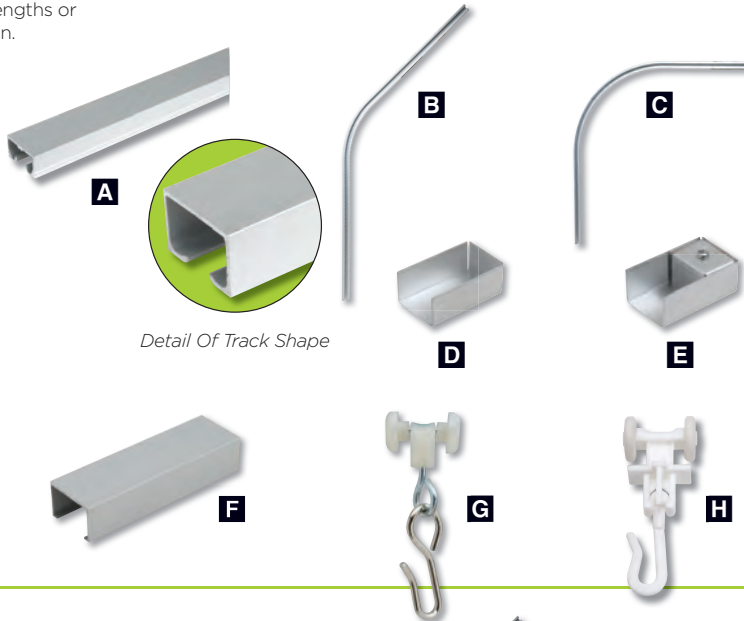

Privacy Curtain Hardware

We offer privacy curtain hardware and track components to meet your needs.

5000 Series

This extruded aluminum track has a clear anodized finish and can be supplied in straight lengths or bent to meet your particular application.

TRACK

- **A** 601021 7' Straight Track
- **B** 601022 45° Track Bend
  • 2-1/2 x 2-1/2'
- **C** 601023 90° Track Bend
  • 2-1/2 x 2-1/2'

PARTS

- **D** 601025 End Cap
- **E** 601026 End Cap With Pullout
- **F** 601027 Track Splice

CURTAIN CARRIER PKG QTY

- **G** 400458 Standard 25
- **H** 608985 Breakaway 25

Detail Of Track Shape

7000 Series

A heavy-duty contractor's grade track specified by architects and contractors. This track is also used for IV trees with gravity locks and grommeted curtains that are either ceiling or suspended mount.

TRACK

- **I** 601040 7' Straight Track
- **J** 601041 45° Track Bend
  • 2-1/2 x 2-1/2'
- **K** 601042 90° Track Bend
  • 2-1/2 x 2-1/2'

PARTS

- **L** 601044 End Cap
- **M** 601045 End Cap With Pullout
- **N** 601046 Track Splice