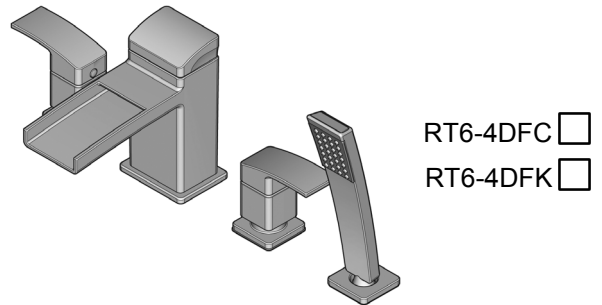

Highlights

- Complete Collection with Coordinating Lavatory and Tub & Shower Options
- Decorative Polished Trough Spout
- 4-Hole Installation

Code Compliance

Price Pfister products are designed and manufactured in compliance with the following standards and codes:

- IAPMO certified • ASME A112.18.1
- CSA B125 certified • ANSI A117.1 (Lever handles only)

RT6 Series

KENZO™

Roman Tub Trim

Lever Handles

4-Hole Installation

Trim Only, Valve Not Included

	RT6-4DFC	RT6-4DFK
Finishes		
Polished Chrome	X	
Satin Nickel		X

	RT6-4DFC	RT6-4DFK
Features		
Complete Collection with Coordinating Lavatory and Tub & Shower Options	X	X
Coordinates with Matching Handshower	X	X
Includes Back Flow Prevention System	X	X
Metal Lever Handles	X	X
4-Hole Installation	X	X
ADA Compliant	X	X
Requires 0X6-440R Rough-In	X	X
Trim Only	X	X
Decorative Polished Trough Spout	X	X
Coordinating Side Spray Matches Finish and Design of the Faucet	X	X
Step-By-Step Installation Instructions	X	X
Pforever Warranty®	X	X