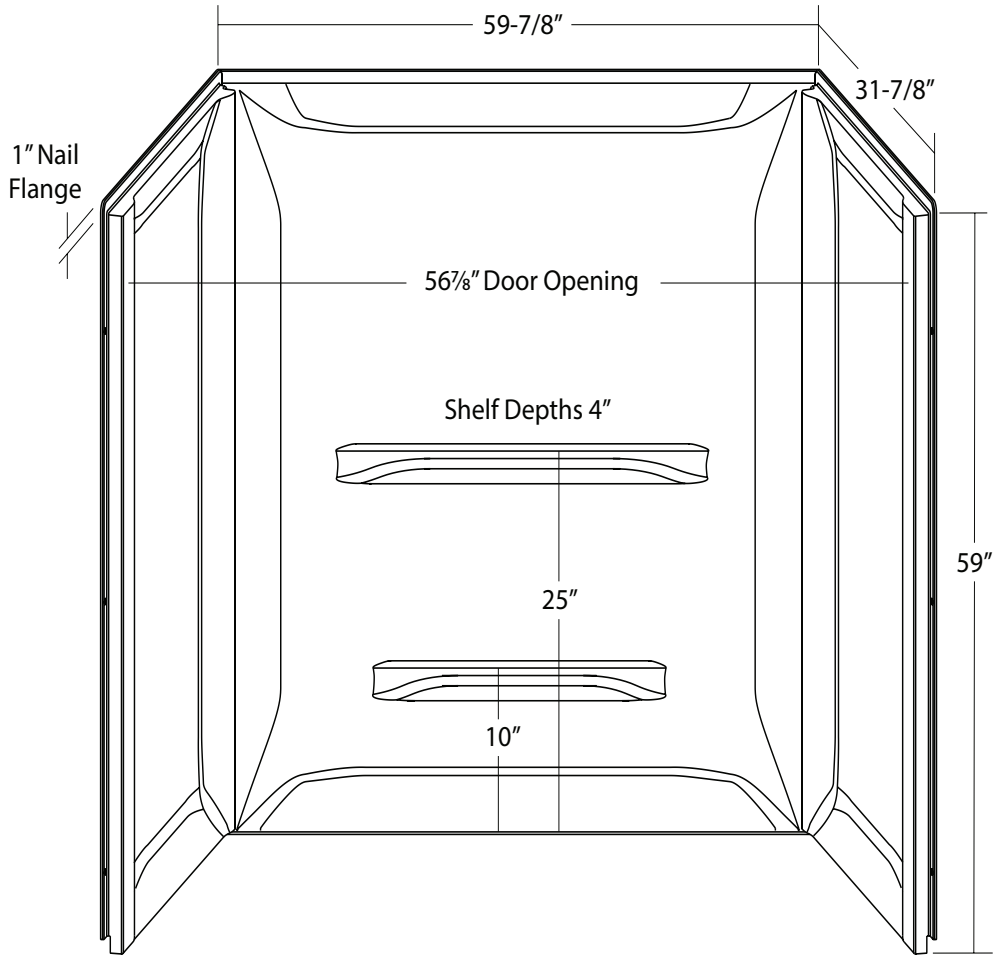

KEATING™ COLLECTION

32" x 60" x 59"

Ordering Information

- 534896 (HDES32605901 / White)
- Shipping Weight: 65lbs.

Bathtub/Seated Base Wall Features

- Two conveniently located 4" deep shelves
- Covered with a protective film to maintain finish during installation
- Innovative design hides seals; No caulk required
- Direct-to-stud installation

Compliance Certifications

- Meets Flame/Smoke code for High Rise

32" x 60" x 59"

Detail A

Water-Proof Gasket
(Magnified View)

Innovative wall design
adjusts for out-of-square
alcoves & hides seams.
No caulk required.