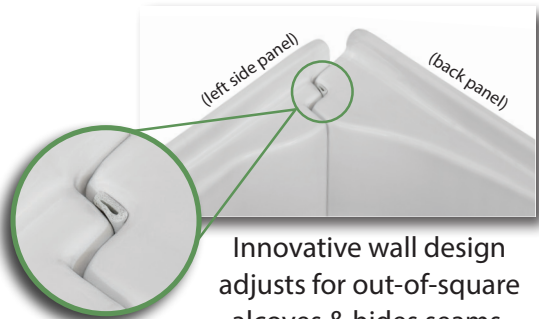

KEATING™ COLLECTION

32" x 60" x 59"

Ordering Information

- 534896 (HDES32605901 / White)
- Shipping Weight: 65lbs.

Bathtub/Seated Base Wall Features

- Two conveniently located 4" deep shelves
- Covered with a protective film to maintain finish during installation
- Innovative design hides seals; No caulk required
- Direct-to-stud installation

Compliance Certifications

- Meets Flame/Smoke code for High Rise

32" x 60" x 59"

Detail A

Water-Proof Gasket
(Magnified View)

Innovative wall design
adjusts for out-of-square
alcoves & hides seams.
No caulk required.