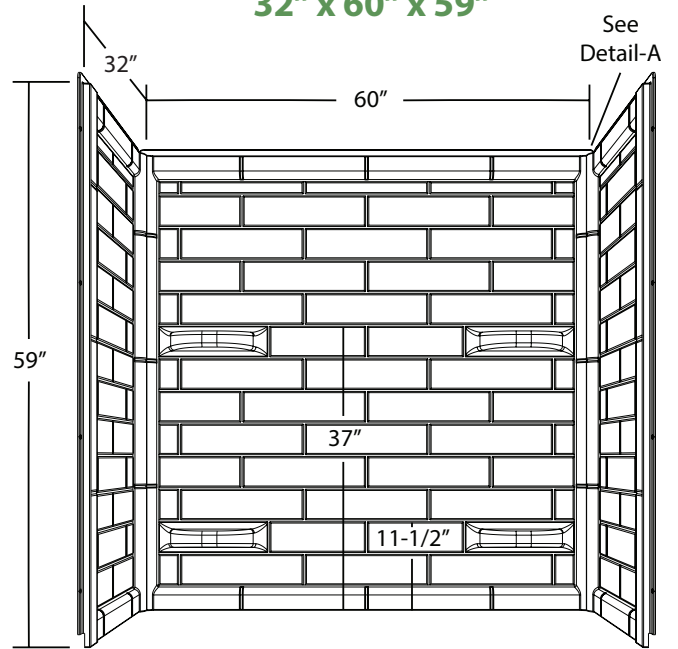

Seabrook™
COLLECTION

30" x 60" x 59"

32" x 60" x 59"

Ordering Information

- 534895 - 30" x 60" x 59" (HDCST30605901 / White)
- 737675 - 32" x 60" x 59" (HDCST32605901 / White)
- Shipping Weight: 60lbs.

Bathtub Wall Features

- Direct-to-stud installation
- High gloss acrylic finish
- Innovative design hides seals; No caulk required
- Four 4" deep shelves

Compliance Certifications

- Meets Flame/Smoke code for High Rise

30" x 60" x 59"

32" x 60" x 59"

Detail A

Water-Proof Gasket (Magnified View)

Innovative wall design adjusts for out-of-square alcoves & hides seams. No caulk required.

HD Supply Facilities Maintenance, Ltd.
 10641 Scripps Summit Court
 San Diego, CA 92131
 phone: (800) 431-3000
 www.hdsupplysolutions.com

Design and features may change without notice.
 CAN/ULC S102.2 Flame Spread-75 & Smoke Developed-485 code.
 All product subject to manufacturing tolerance of [+] or [-] 1/8".
 Printed in U.S.A.

04/15