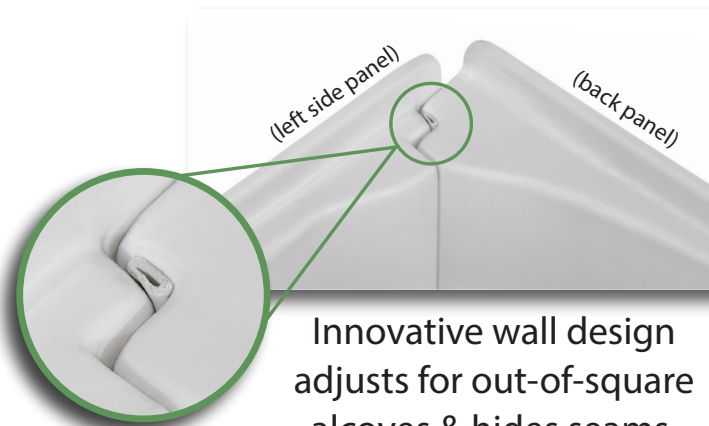

- Direct-to-stud installation
- High gloss acrylic finish
- Innovative design hides seals; No caulk required
- Four 4" deep shelves

Compliance Certifications

- Meets Flame/Smoke code for High Rise

30" x 60" x 59"

32" x 60" x 59"

Detail A

Water-Proof Gasket (Magnified View)

Innovative wall design adjusts for out-of-square alcoves & hides seams. No caulk required.

HD Supply Facilities Maintenance, Ltd.
 10641 Scripps Summit Court
 San Diego, CA 92131
 phone: (800) 431-3000
 www.hdsupplysolutions.com