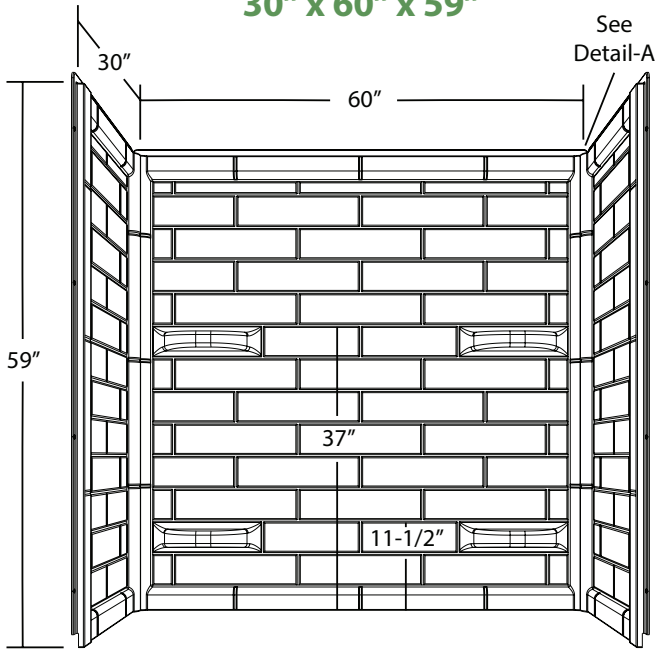

Seabrook™
COLLECTION

30" x 60" x 59"

32" x 60" x 59"

Ordering Information

- 534895 - 30" x 60" x 59" (HDCST30605901 / White)
- 737675 - 32" x 60" x 59" (HDCST32605901 / White)
- Shipping Weight: 60lbs.

Bathtub Wall Features

- Direct-to-stud installation
- High gloss acrylic finish
- Innovative design hides seals; No caulk required
- Four 4" deep shelves

Compliance Certifications

- Meets Flame/Smoke code for High Rise

30" x 60" x 59"

32" x 60" x 59"

Detail A

Water-Proof Gasket (Magnified View)

Innovative wall design adjusts for out-of-square alcoves & hides seams. No caulk required.

HD Supply Facilities Maintenance, Ltd.
 10641 Scripps Summit Court
 San Diego, CA 92131
 phone: (800) 431-3000
 www.hdsupplysolutions.com

Design and features may change without notice.
 CAN/ULC S102.2 Flame Spread-75 & Smoke Developed-485 code.
 All product subject to manufacturing tolerance of [+] or [-] 1/8".
 Printed in U.S.A.

04/15