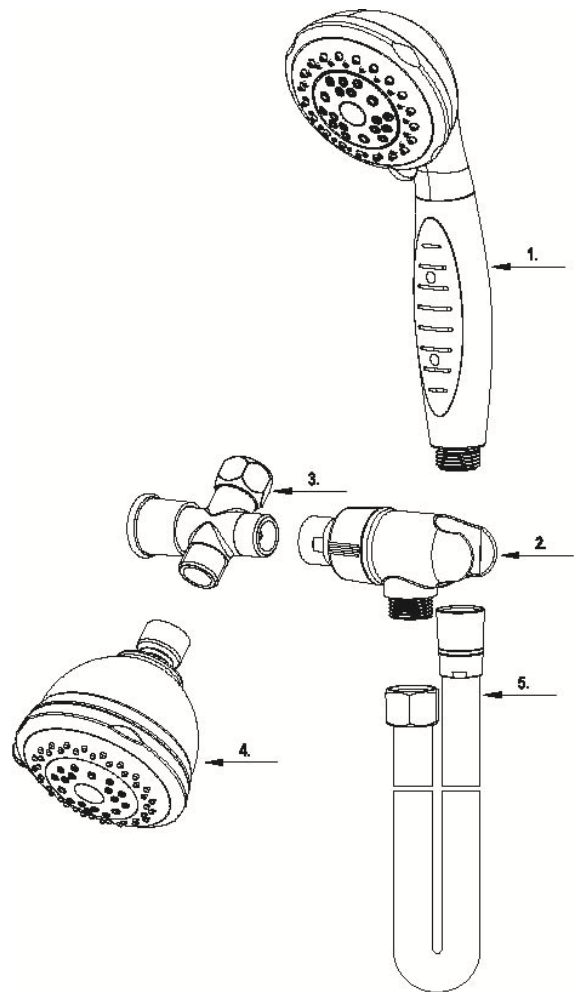

### 3 Setting Plastic Showerheads Combo

#### Description

- o 3 setting plastic showerheads combo,
- o with 2-way diverter, bracket
- o with 72" SS hose,
- o 100% factory pressure tested before shipment

Technical Support

888-328-2383

Manufacturer model#S3235G00

## Warranty Parts List

### 3 Setting Plastic Showerheads Combo

#	Description	Part #
1	Hand Shower	S2235G00
2	Shower Bracket	A558891
3	Push-Pull "T" Diverter	A501353
4	Shower Head	S1234G02
5	Shower Hose (72")	A105707

**Technical Support**  
 888-328-2383  
 Manufacturer model# S3235G00