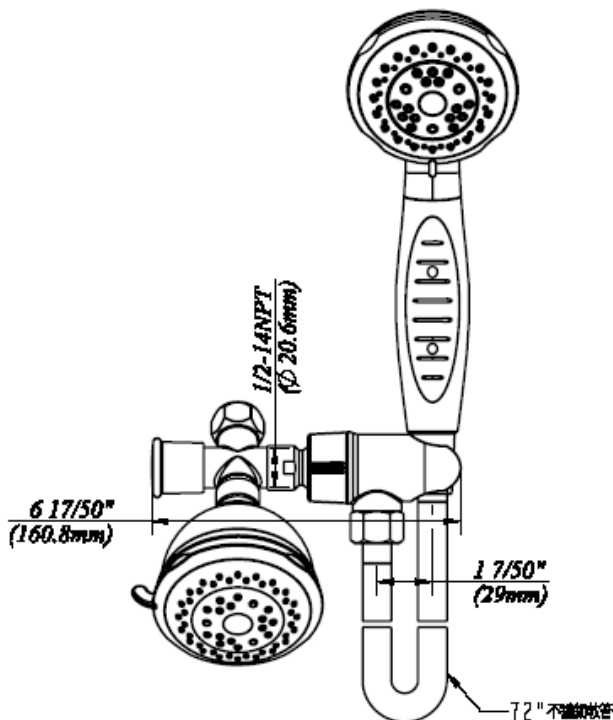

## Specifications

### 3 Setting Plastic Showerheads Combo

#### Description

- o 3 setting plastic showerheads combo,
- o with 2-way diverter, bracket
- o with 72" SS hose,
- o 100% factory pressure tested before shipment

Technical Support

888-328-2383

Manufacturer model#S3235G00

### 3 Setting Plastic Showerheads Combo

#	Description	Part #
1	Hand Shower	S2235G00
2	Shower Bracket	A558891
3	Push-Pull "T" Diverter	A501353
4	Shower Head	S1234G02
5	Shower Hose (72")	A105707

**Technical Support**  
 888-328-2383  
 Manufacturer model# S3235G00