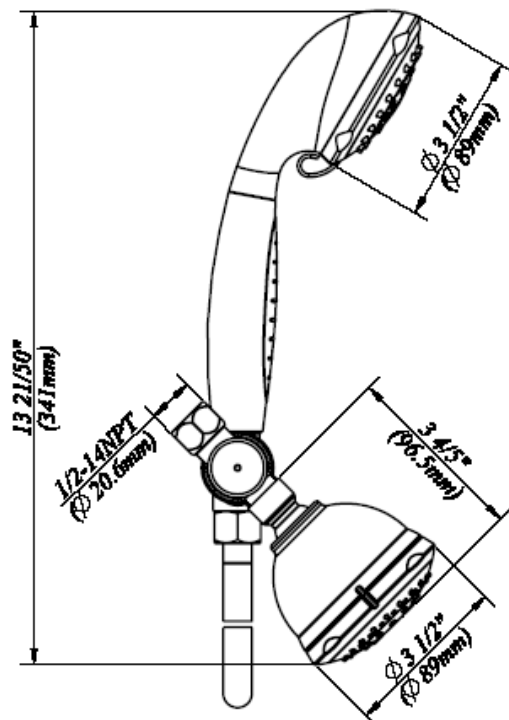

## Specifications

### 3 Setting Plastic Showerheads Combo

#### Description

- o 3 setting plastic showerheads combo,
- o with 2-way diverter, bracket
- o with 72" SS hose,
- o 100% factory pressure tested before shipment

Technical Support

888-328-2383

Manufacturer model#S3235G00

### 3 Setting Plastic Showerheads Combo

#	Description	Part #
1	Hand Shower	S2235G00
2	Shower Bracket	A558891
3	Push-Pull "T" Diverter	A501353
4	Shower Head	S1234G02
5	Shower Hose (72")	A105707

**Technical Support**  
 888-328-2383  
 Manufacturer model# S3235G00