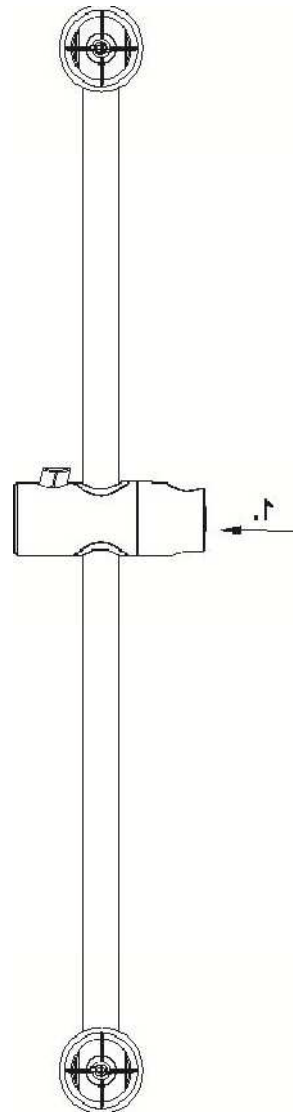

Warranty Parts List

Adjustable Slide Bar

#	Description	Part #
1	Seasons Adjustable Slide Bar	A558019

Technical Support

888-328-2383

Manufacturer model#A558019