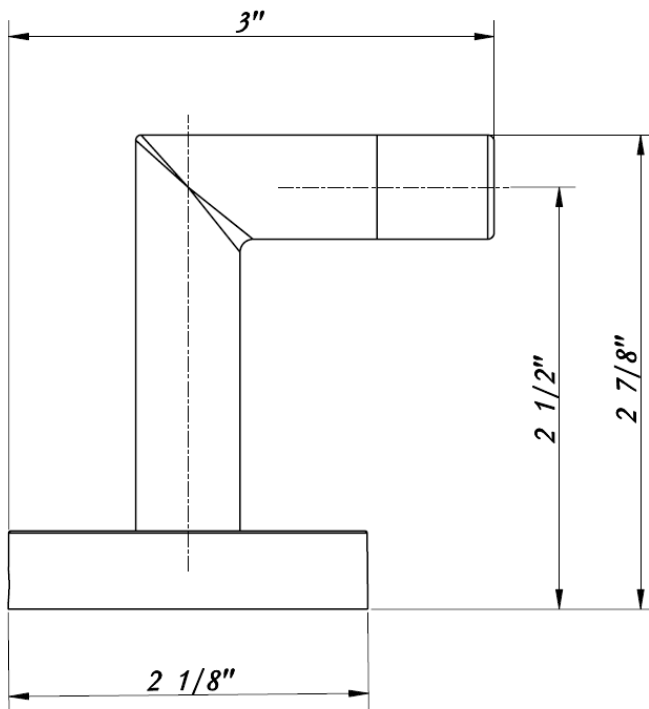

Job Name: _____
Location: _____
Contact #: _____

Specifications

Single Robe Hook

Model

412524—Chrome finish

Technical Support

888-328-2383

Manufacturer model#B3941000

Warranty Parts List

Single Robe Hook

#	Description	Part #
1	Holding Hardware	A290265
2	Screw (M5 * 6 mm L)	A075038
3	Hex Wrench (H2.5 * 19 mm L * 53 mm L)	A031000