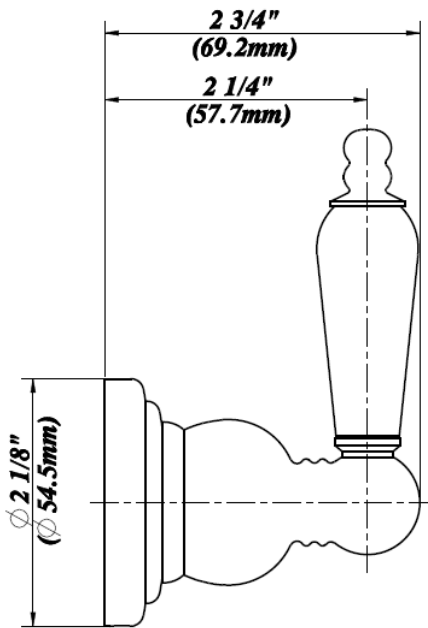

Abbington™ Robe Hook

Technical Support

888-328-2383

Manufacturer model# BF141000