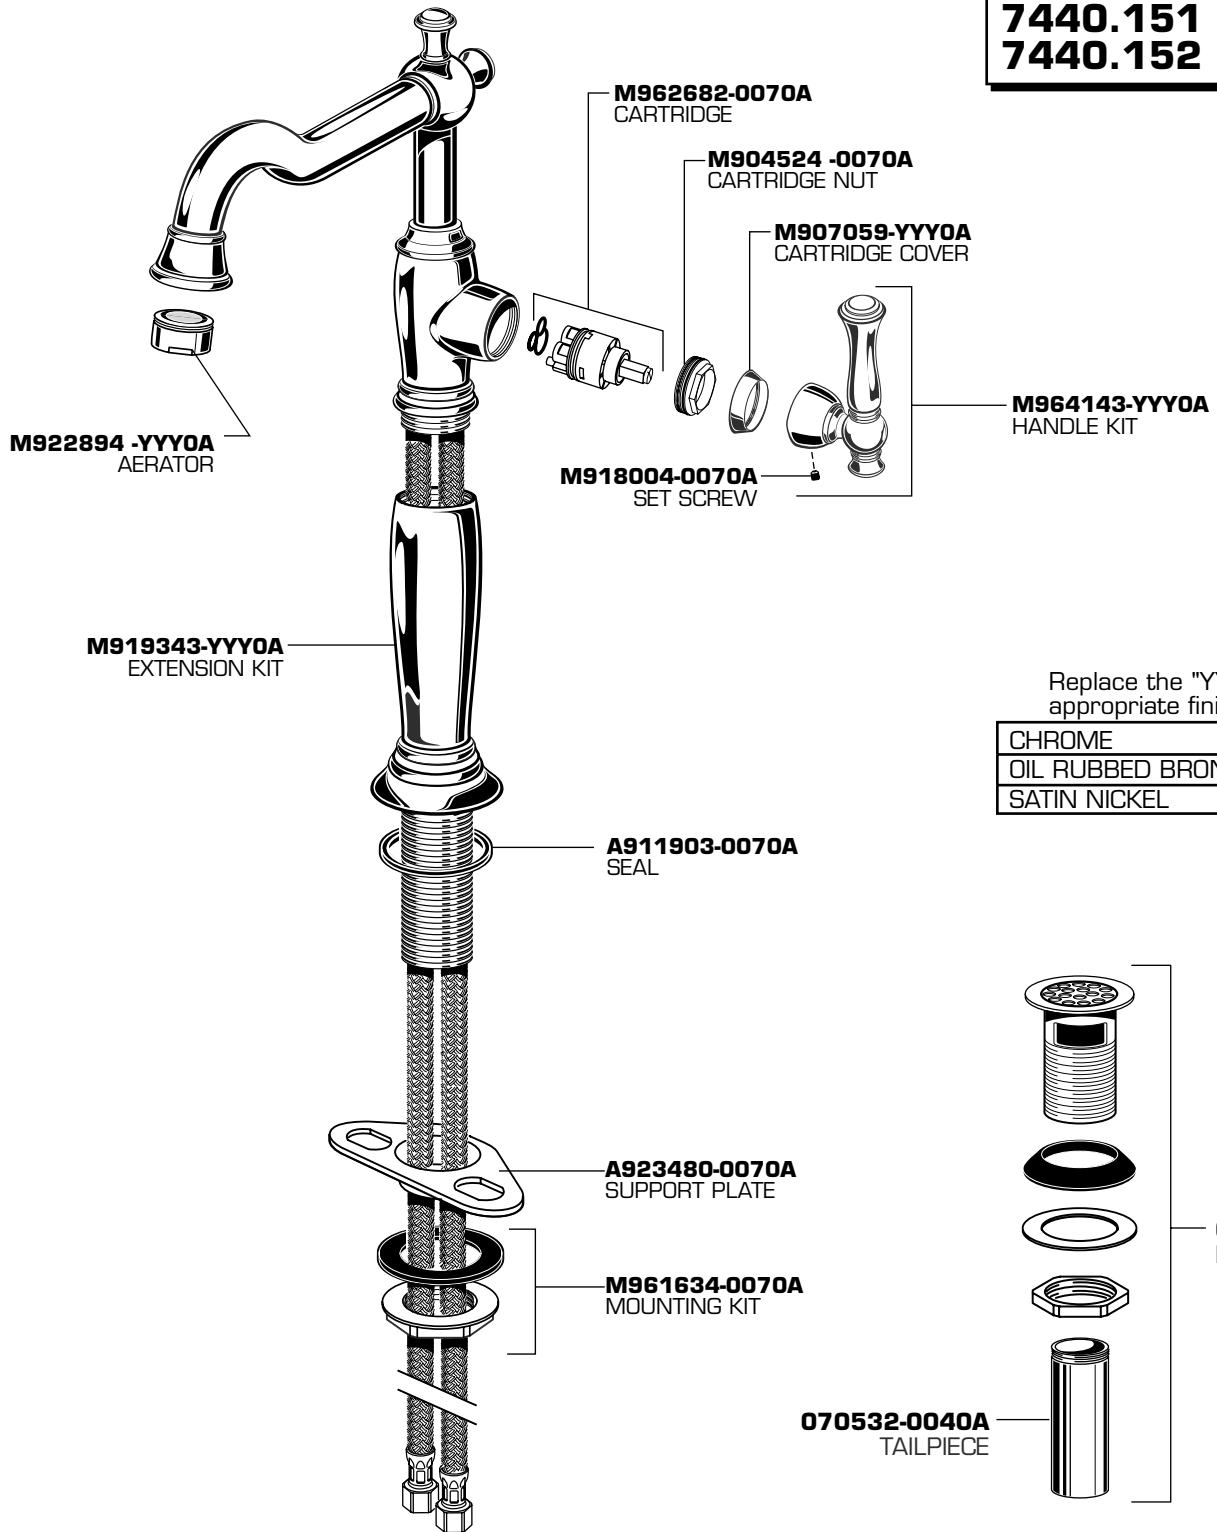

QUENTIN™
VESSEL LAVATORY FITTING

MODEL NUMBER

7440.151
7440.152

Replace the "YYY" with appropriate finish code

CHROME	002
OIL RUBBED BRONZE	224
SATIN NICKEL	295

HOT LINE FOR HELP
For toll-free information and answers to your questions, call:
1 (800) 442-1902
Weekdays 8:00 a.m. to 6:00 p.m. EST
IN MEXICO 01-800-839-1200
IN CANADA 1-800-387-0369 (TORONTO 1-905-306-1093)
Weekdays 8:00 a.m. to 7:00 p.m. EST