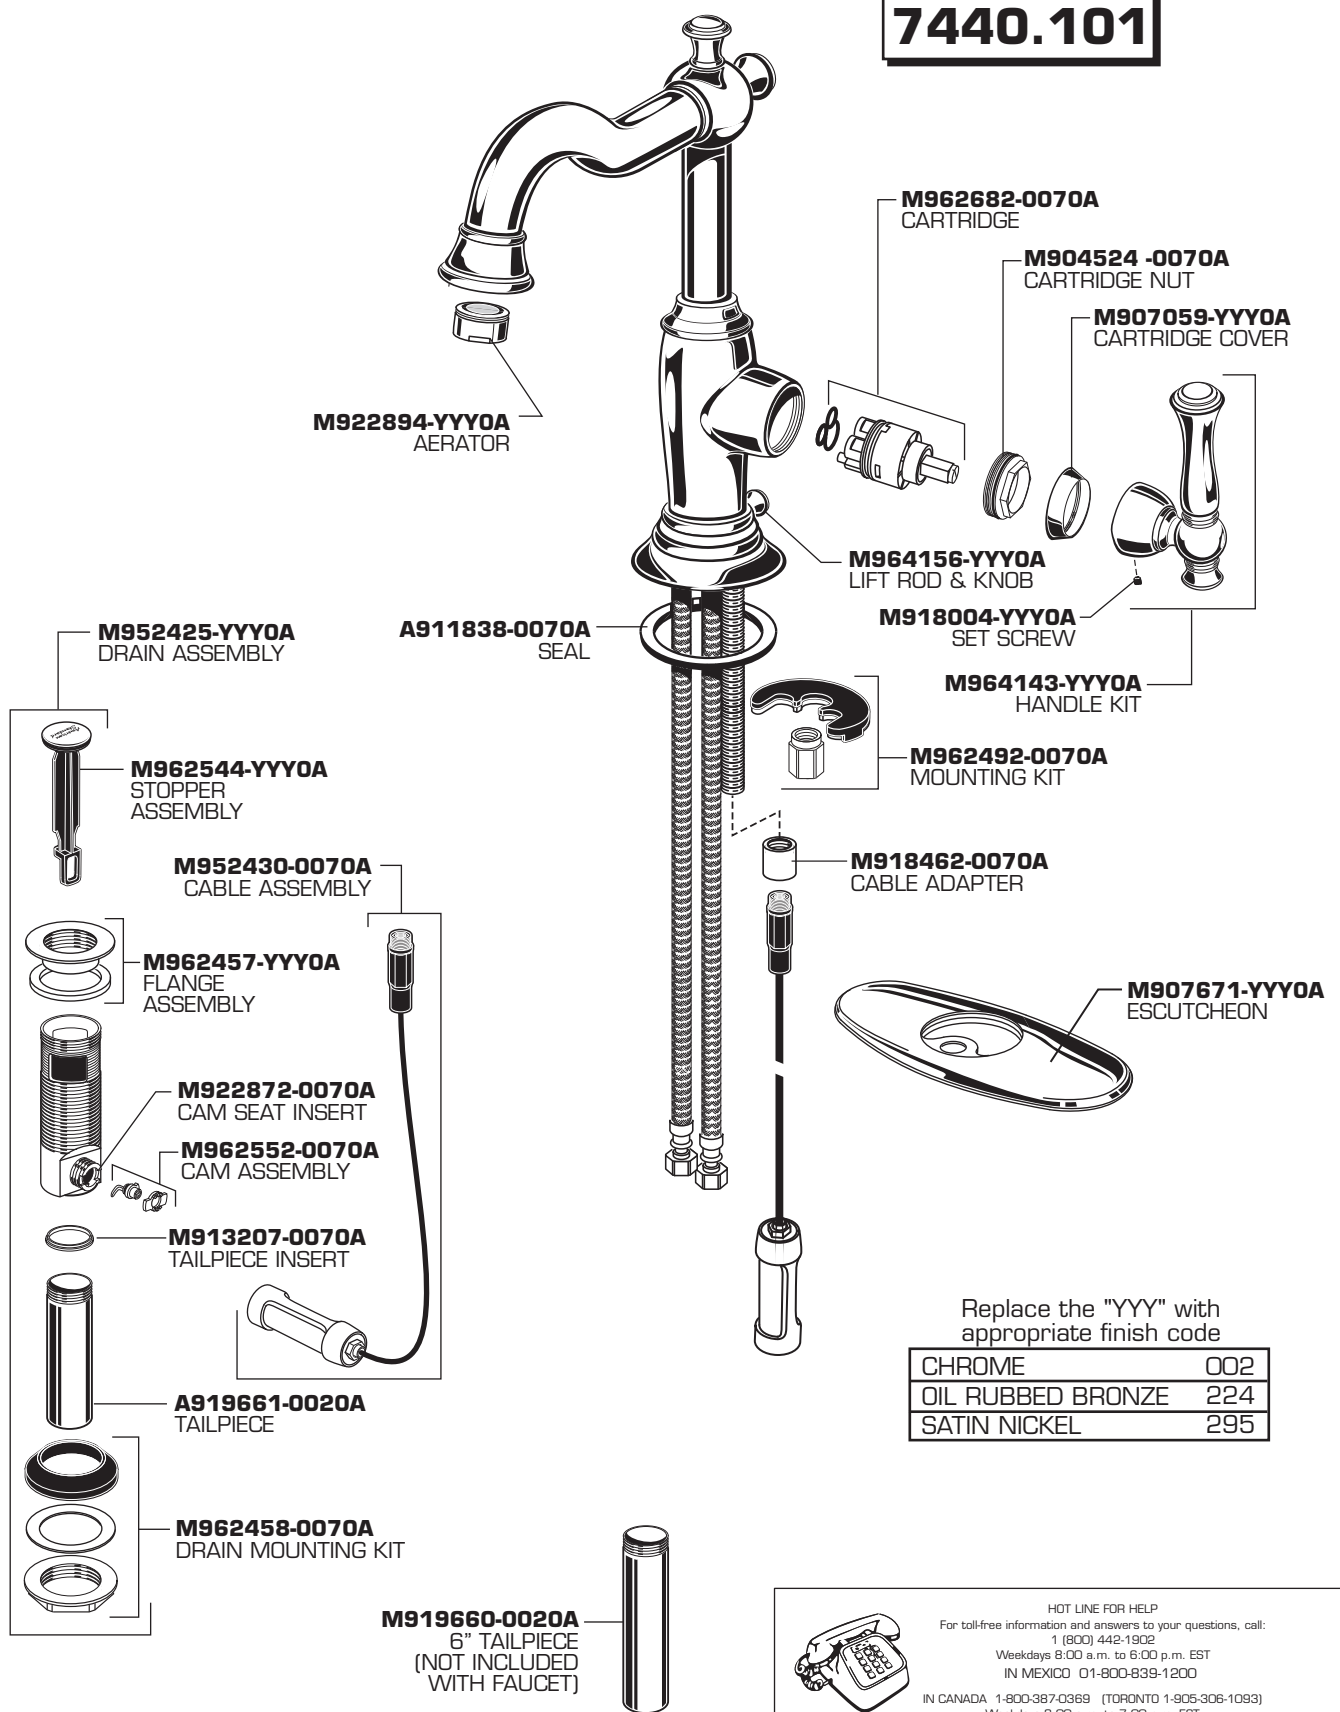

American Standard

QUENTIN™
MONOBLOCK LAVATORY
FAUCET with Speed Connect™ Drain
MODEL NUMBER

7440.101

Replace the "YYY" with appropriate finish code

CHROME	002
OIL RUBBED BRONZE	224
SATIN NICKEL	295

HOT LINE FOR HELP
 For toll-free information and answers to your questions, call:
 1 (800) 442-1902
 Weekdays 8:00 a.m. to 6:00 p.m. EST
 IN MEXICO 01-800-839-1200
 IN CANADA 1-800-387-0369 (TORONTO 1-905-306-1093)
 Weekdays 8:00 a.m. to 7:00 p.m. EST