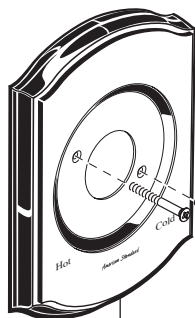

American Standard

PORTSMOUTH™ IN WALL PRESSURE BALANCING BATH AND SHOWER TRIM KIT

MODEL NUMBER

T415.50X
T420.50X
Series

060351-YYY0A
SHOWER ARM AND FLANGE

1660113-YYY0A
SHOWER HEAD

M961810-YYY0A
ESCUTCHEON
(T420.50X)

060240-YYY0A
DIAL PLATE & SEAL
(T420.50X)

Replace the "YYY" with appropriate finish code

CHROME	002
BLACKENED BRONZE	068
OIL RUBBED BRONZE	224
SATIN NICKEL	295

078016-YYY0A
ESCUTCHEON SCREWS

M962594-YYY0A
DIAL PLATE & SEAL
(T415.50X)