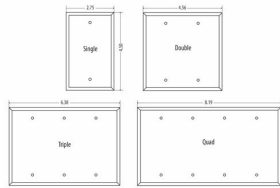

**STANDARD - STAINLESS STEEL**

**Standard Metal Wallplates: Stainless Steel  
3-Toggle**

**E07**

Catalog #: WSS-TTT

**APPLICATIONS**

Designed for use in home, commercial and industrial settings for enhanced durability and appearance.  
N/A

**CONFIGURATION**

Gangs: 3

**PRODUCT MEASUREMENTS**

Wt. Ea. (Lbs.): 0.247

**PACKAGING**

Package Type: Polybag  
Std. Pkg.: 10  
Product UPC-A Labeled: Yes  
Weight (Lbs. Per/C): 24.70  
Ship Carton Length (in.): 16.54  
Ship Carton Width (in.): 12.60  
Ship Carton Height (in.): 5.51  
Ctn Weight (Lbs.): 21.50  
Pallet Qty: 2000.00  
UPC Number: 092326180078  
I2of5: 50092326180073