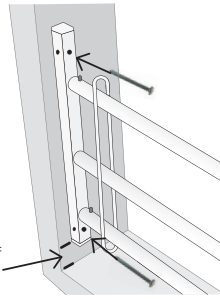

Casement/Crank

Casement windows feature one or two panels that swing outwards to the side or upwards.

WARNINGS

- Follow measuring instructions prior to picking a model.
- Before installation, verify local building and fire codes are not being violated.
- This window guard is intended to protect against potential falls by children age 5 and under.
- Window guard must be installed in solid frame material or stud for proper operation.
- There should be no open spaces in the guarded area or window exceeding 4 inches.
- Failure to follow all manufacturer's installation and safety instructions may reduce the effectiveness of this product and increase the risk of accidental window falls.
- Window stops should be used for areas not covered by window guards.
- Standard models are not intended for installation outside of the home/window where it will be exposed to inclement weather conditions. Check out our stainless steel guards for outside installation.
- This product is not intended as a substitute for proper adult supervision.
- Guardian Angel Window Guards are not meant to protect from intruders.

How to Measure Your Windows

STEP 1 - Determine Installation Placement

Measure the depth from the window face to the frame edge to determine inside or outside window frame installation. Guards must be securely screwed into solid material or a stud for optimal performance.

Inside Frame Installation

Install 2" above base of window sill

Outside Frame Installation

Guard end posts are 3/4" square and require a minimum of 3/4" depth for installation.

If the **depth is equal or greater than 3/4"**, the guard can be installed on the inside of the window frame.