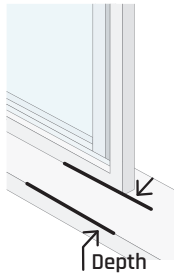

Single/Double Hung

Single-hung windows have one sliding panel, while double-hung windows have two panels that slide vertically to open.

Sliding

Single-slider windows have one sliding panel, while double-slider windows have two panels that slide horizontally to open.

Casement/Crank

Casement windows feature one or two panels that swing outwards to the side or upwards.

WARNINGS

- Follow measuring instructions prior to picking a model.
- Before installation, verify local building and fire codes are not being violated.
- This window guard is intended to protect against potential falls by children age 5 and under.
- Window guard must be installed in solid frame material or stud for proper operation.
- There should be no open spaces in the guarded area or window exceeding 4 inches.
- Failure to follow all manufacturer's installation and safety instructions may reduce the effectiveness of this product and increase the risk of accidental window falls.
- Window stops should be used for areas not covered by window guards.
- Standard models are not intended for installation outside of the home/window where it will be exposed to inclement weather conditions. Check out our stainless steel guards for outside installation.
- This product is not intended as a substitute for proper adult supervision.
- Guardian Angel Window Guards are not meant to protect from intruders.

How to Measure Your Windows

STEP 1 - Determine Installation Placement

Measure the depth from the window face to the frame edge to determine inside or outside window frame installation. Guards must be securely screwed into solid material or a stud for optimal performance.