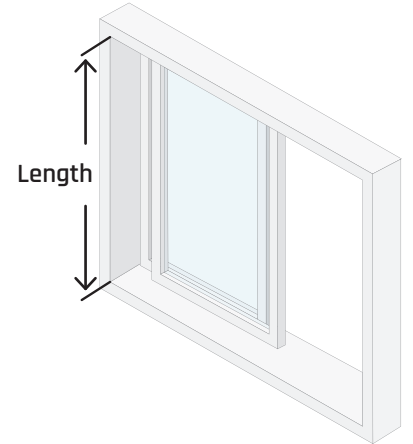

Single/Double Hung

Single-hung windows have one sliding panel, while double-hung windows have two panels that slide vertically to open.

Sliding

Single-slider windows have one sliding panel, while double-slider windows have two panels that slide horizontally to open.

How to Measure Your Windows

STEP 1 - Determine Installation Placement

Measure the depth from the window face to the frame edge to determine inside or outside window frame installation. Guards must be securely screwed into solid material or a stud for optimal performance.

Inside Frame Installation

Install 2" above base of window sill

Outside Frame Installation

Guard end posts are 3/4" square and require a minimum of 3/4" depth for installation.

If the **depth is equal or greater than 3/4"**, the guard can be installed on the inside of the window frame.

If the **depth is less than 3/4"**, the guard will need to be installed on the face of the window molding or wall.

STEP 2 - Measure Window Length

Measure the length of where the guard will be installed (inside or face of window frame). This will be the width for horizontal installs or the height for vertical installs. Use this measurement to determine the guard length required for your window in the sizing chart on the next page.