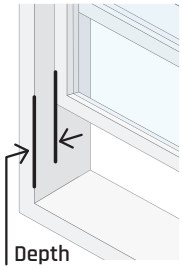

Single/Double Hung

Single-hung windows have one sliding panel, while double-hung windows have two panels that slide vertically to open.

Sliding

Single-slider windows have one sliding panel, while double-slider windows have two panels that slide horizontally to open.

Casement/Crank

Casement windows feature one or two panels that swing outwards to the side or upwards.

WARNINGS

- Follow measuring instructions prior to picking a model.
- Before installation, verify local building and fire codes are not being violated.
- This window guard is intended to protect against potential falls by children age 5 and under.
- Window guard must be installed in solid frame material or stud for proper operation.
- There should be no open spaces in the guarded area or window exceeding 4 inches.
- Failure to follow all manufacturer's installation and safety instructions may reduce the effectiveness of this product and increase the risk of accidental window falls.
- Window stops should be used for areas not covered by window guards.
- Standard models are not intended for installation outside of the home/window where it will be exposed to inclement weather conditions. Check out our stainless steel guards for outside installation.
- This product is not intended as a substitute for proper adult supervision.
- Guardian Angel Window Guards are not meant to protect from intruders.

How to Measure Your Windows

STEP 1 - Determine Installation Placement

Measure the depth from the window face to the frame edge to determine inside or outside window frame installation. Guards must be securely screwed into solid material or a stud for optimal performance.

Inside Frame Installation

Install 2" above base of window sill

Outside Frame Installation

Guard end posts are 3/4" square and require a minimum of 3/4" depth for installation.

If the **depth is equal or greater than 3/4"**, the guard can be installed on the inside of the window frame.