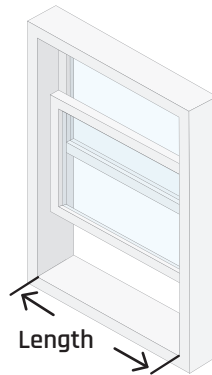

Single/Double Hung

Single-hung windows have one sliding panel, while double-hung windows have two panels that slide vertically to open.

Sliding

Single-slider windows have one sliding panel, while double-slider windows have two panels that slide horizontally to open.

How to Measure Your Windows

STEP 1 - Determine Installation Placement

Measure the depth from the window face to the frame edge to determine inside or outside window frame installation. Guards must be securely screwed into solid material or a stud for optimal performance.

Inside Frame Installation

Install 2" above base of window sill

Outside Frame Installation

Guard end posts are 3/4" square and require a minimum of 3/4" depth for installation.

If the **depth is equal or greater than 3/4"**, the guard can be installed on the inside of the window frame.

If the **depth is less than 3/4"**, the guard will need to be installed on the face of the window molding or wall.

STEP 2 - Measure Window Length

Measure the length of where the guard will be installed (inside or face of window frame). This will be the width for horizontal installs or the height for vertical installs. Use this measurement to determine the guard length required for your window in the sizing chart on the next page.