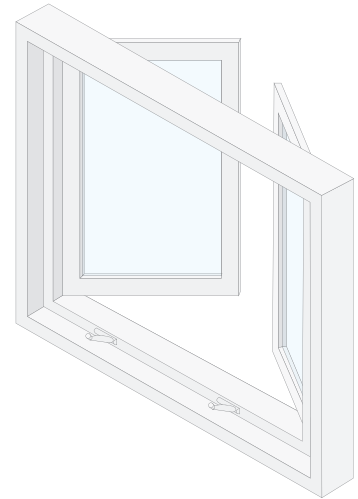

Guardian Angel WINDOW ♦ GUARDS

Window Guard Measuring Guide

Our window guards fit most window types and sizes. They are great for double-hung, slider and casement/crank window types. Follow our instructions on how to measure your window to find the correct guard size.

Single/Double Hung

Single-hung windows have one sliding panel, while double-hung windows have two panels that slide vertically to open.

Sliding

Single-slider windows have one sliding panel, while double-slider windows have two panels that slide horizontally to open.

Casement/Crank

Casement windows feature one or two panels that swing outwards to the side or upwards.

WARNINGS

- Follow measuring instructions prior to picking a model.
- Before installation, verify local building and fire codes are not being violated.
- This window guard is intended to protect against potential falls by children age 5 and under.
- Window guard must be installed in solid frame material or stud for proper operation.
- There should be no open spaces in the guarded area or window exceeding 4 inches.
- Failure to follow all manufacturer's installation and safety instructions may reduce the effectiveness of this product and increase the risk of accidental window falls.
- Window stops should be used for areas not covered by window guards.
- Standard models are not intended for installation outside of the home/window where it will be exposed to inclement weather conditions. Check out our stainless steel guards for outside installation.
- This product is not intended as a substitute for proper adult supervision.
- Guardian Angel Window Guards are not meant to protect from intruders.

How to Measure Your Windows

STEP 1 - Determine Installation Placement

Measure the depth from the window face to the frame edge to determine inside or outside window frame installation. Guards must be securely screwed into solid material or a stud for optimal performance.