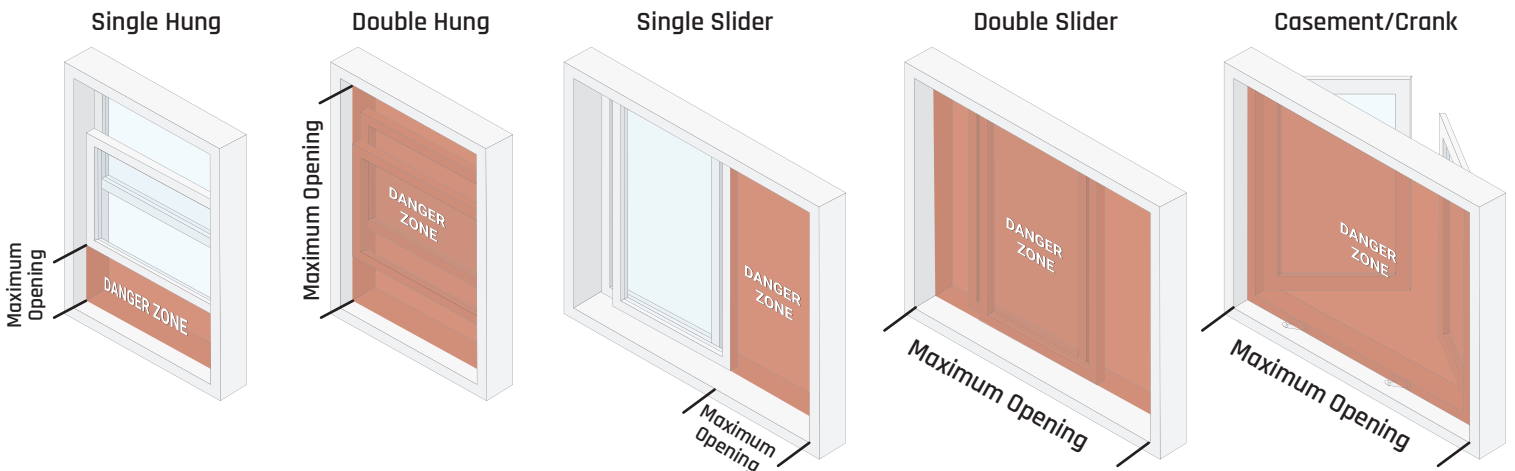

Single/Double Hung

Single-hung windows have one sliding panel, while double-hung windows have two panels that slide vertically to open.

Sliding

Single-slider windows have one sliding panel, while double-slider windows have two panels that slide horizontally to open.

If the **depth is less than 3/4"**, the guard will need to be installed on the face of the window molding or wall.

STEP 2 - Measure Window Length

Measure the length of where the guard will be installed (inside or face of window frame). This will be the width for horizontal installs or the height for vertical installs. Use this measurement to determine the guard length required for your window in the sizing chart on the next page.

STEP 3 - Measure Window Opening Space (Danger Zone)

Measure the height or width of the fully open window space (Maximum Opening/Danger Zone). The entire window frame for double-hung, double-slider and casement windows should be guarded completely. Use this Window Opening Danger Zone measurement to find your guard size in the chart on the next page.