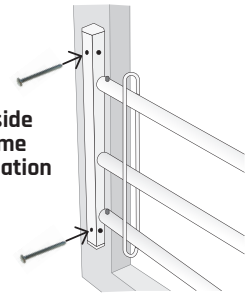

Single/Double Hung

Single-hung windows have one sliding panel, while double-hung windows have two panels that slide vertically to open.

Sliding

Single-slider windows have one sliding panel, while double-slider windows have two panels that slide horizontally to open.

Casement/Crank

Casement windows feature one or two panels that swing outwards to the side or upwards.

WARNINGS

- Follow measuring instructions prior to picking a model.
- Before installation, verify local building and fire codes are not being violated.
- This window guard is intended to protect against potential falls by children age 5 and under.
- Window guard must be installed in solid frame material or stud for proper operation.
- There should be no open spaces in the guarded area or window exceeding 4 inches.
- Failure to follow all manufacturer's installation and safety instructions may reduce the effectiveness of this product and increase the risk of accidental window falls.
- Window stops should be used for areas not covered by window guards.
- Standard models are not intended for installation outside of the home/window where it will be exposed to inclement weather conditions. Check out our stainless steel guards for outside installation.
- This product is not intended as a substitute for proper adult supervision.
- Guardian Angel Window Guards are not meant to protect from intruders.

How to Measure Your Windows

STEP 1 - Determine Installation Placement

Measure the depth from the window face to the frame edge to determine inside or outside window frame installation. Guards must be securely screwed into solid material or a stud for optimal performance.

Inside Frame Installation

Install 2" above base of window sill

Outside Frame Installation

Guard end posts are 3/4" square and require a minimum of 3/4" depth for installation.

If the **depth is equal or greater than 3/4"**, the guard can be installed on the inside of the window frame.