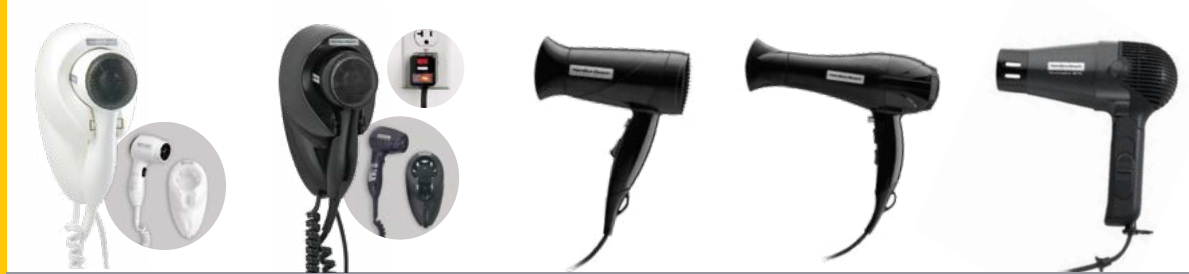

Hair Dryers

8251 8301 & 8301B HHD610 HHD620 HHD601

	8251	8301 & 8301B	HHD610	HHD620	HHD601
Wall Mount	•	White • Black	•	•	•
Tourmaline					•
Watts	1500	1500	1600	1875	1875
Speeds	2	2	2	3	3
ALCI Plug	•	•	•	•	•
Nightlight Plug		•			
Cord	Store-Away 6 ft.	Store-Away 6 ft.	6 ft.	6 ft.	Retractable 5 ft.
Handle	Ergonomic	Ergonomic	Ergonomic	Ergonomic	Ergonomic & Folding
Warranty	1 Year	1 Year	1 Year	1 Year	1 Year
Agency					

Available in 220 V

Stainless Steel Kettles

	HKE050	HKE110
Capacity	.5 L	1 L
Hospitality Rated	•	•
Concealed Heating Element	•	•
Auto Shutoff	•	•
Agency		

Clock Radios

	HCR330	HCR410
LED Display	1.2"	0.9"
USB Port		•
MP3 Ready		•
AM/FM	•	•
Radio Preset	•	•
Alarm Indicator	•	•
Snooze Bar	•	•
Battery Backup	2 x AA*	2 x AAA*
Warranty	1 Year	1 Year
Agency		

* Batteries not included