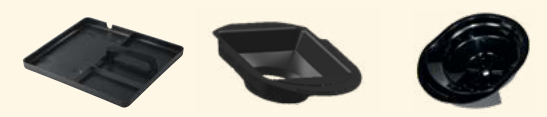

Coffeemakers

Brew a fresh cup of coffee with no mess to clean up...now that's Good Thinking®

Make sure your guest's day starts off right.

	HDC200B	HDC200S	HDC311	HDC500C	HDC500CS	HDC1200
Capacity	1 Cup (8-12oz Cup)	1 Cup (8-12oz Cup)	1 Cup Single Serve (8-12oz Cup)	4 Cup Glass Carafe	4 Cup Stainless Steel Carafe	12 Cup Glass Carafe
Brew Basket	Front-Loading 990071200	Front-Loading 990071200	Top-Loading	Swing-Out 990139000	Swing-Out 990139000	
Coffee Type	Pod	Pod	K-Cup® Pack	Grounds or 4 Cup Pouch	Grounds or 4 Cup Pouch	Grounds or 12 Cup Pack
Auto Shutoff	•	•	•	•	•	•
Pause & Serve				•	•	•
Cord Length	3 ft.	3 ft.	3 ft.	3 ft.	3 ft.	3 ft.
Brews K-Cup® Packs			•			
Warranty	1 Year	1 Year	1 Year	1 Year	1 Year	1 Year
Agency		 Commercial HDC200S-CA Available for Canada Available in 220 V		 Available in 220 V		

ACCESSORIES

CT200B RPH200 PBB200

Description	CT200B	RPH200	PBB200
Description	Compact Coffee Tray	Recyclable Pod Holder	Permanent Brew Basket
Fits Models	HDC200B, HDC200S	HDC200B, HDC200S	HDC200B, HDC200S
Description	Sections for coffeemaker, cups, coffee & condiments Holds coffee pods and teabags upright	Individually wrapped and fits most square & round coffee pods Easy cleanup	Individually wrapped and fits most square & round coffee pods Easy cleanup