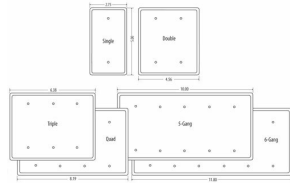

MAXI / PRINCESS - WHITE TEXTURED

**Princess / Maxi Metal Wallplates: White Textured
2-Toggle**

E10

Catalog #: WRTW-TT

APPLICATIONS

Designed for use in home, commercial and industrial settings for enhanced durability and appearance.
N/A

GENERAL PRODUCT INFORMATION

Color: White Textured

CONFIGURATION

Gangs: 2

PRODUCT MEASUREMENTS

Wt. Ea. (Lbs.): 0.198

PACKAGING

Package Type: Polybag
Std. Pkg.: 20
Product UPC-A Labeled: Yes
Weight (Lbs. Per/C): 19.80
Ship Carton Length (in.): 24.61
Ship Carton Width (in.): 4.57
Ship Carton Height (in.): 5.75
Ctn Weight (Lbs.): 22.49
Pallet Qty: 4500.00
UPC Number: 092326181303
I2of5: 60092326181305