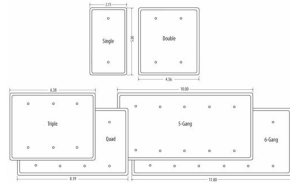

MAXI / PRINCESS - WHITE TEXTURED

Princess / Maxi Metal Wallplates: White Textured Toggle & Duplex

E10

Catalog #: WRTW-TD

APPLICATIONS

Designed for use in home, commercial and industrial settings for enhanced durability and appearance.
N/A

GENERAL PRODUCT INFORMATION

Color: White Textured

CONFIGURATION

Gangs: 2

PRODUCT MEASUREMENTS

Wt. Ea. (Lbs.): 0.192

PACKAGING

Package Type: Polybag
Std. Pkg.: 20
Product UPC-A Labeled: Yes
Weight (Lbs. Per/C): 19.20
Ship Carton Length (in.): 24.61
Ship Carton Width (in.): 4.57
Ship Carton Height (in.): 5.75
Ctn Weight (Lbs.): 19.95
Pallet Qty: 4500.00
UPC Number: 092326181327
I2of5: 60092326181329