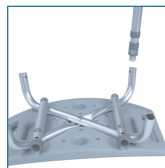

## Deluxe Aluminum Shower Chair

HCPCS: E0240

FIGURE A

FIGURE B

FIGURE C

FIGURE D

- Easy, tool-free assembly of back, seat and legs (Figure A - B)
- Aluminum frame is lightweight, durable and corrosion proof
- New pinch-free cover allows for push pins to be depressed without pinching finger
- The audible "click" will be heard when secure (Figure C)
- Legs are height adjustable in 1" increments, and angled with suction-style tips to provide additional stability
- Support collar prevents leg movement and reduces rattle
- Made using recycled materials