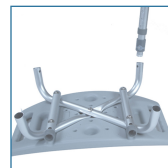

## Deluxe Aluminum Shower Chair

HCPCS: E0240

FIGURE A

FIGURE B

FIGURE C

FIGURE D

- Easy, tool-free assembly of back, seat and legs (Figure A - B)
- Aluminum frame is lightweight, durable and corrosion proof
- New pinch-free cover allows for push pins to be depressed without pinching finger
- The audible "click" will be heard when secure (Figure C)
- Legs are height adjustable in 1" increments, and angled with suction-style tips to provide additional stability
- Support collar prevents leg movement and reduces rattle
- Made using recycled materials