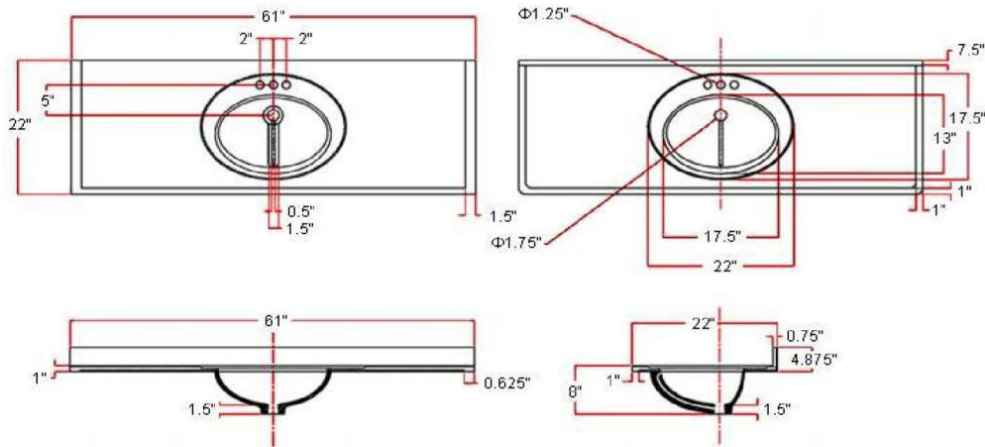

Cultured Marble Vanity Top 61"
Solid White

SPECIFICATIONS

MATERIAL:	Cultured Marble
TOOLS NEEDED FOR INSTALLATION:	100% silicone
ASSEMBLED DIMENSIONS:	11" H x 61" L x 22" D
ASSEMBLED WEIGHT:	67 lbs.
FAUCET TYPE:	Lav Centerset
NUMBER OF MOUNTING HOLES:	3
BOWL MATERIAL:	Cultured Marble
BACK SPLASH INCLUDED:	Yes
COLOR:	Solid White
NUMBER OF BOWLS:	1
BOWL DIMENSIONS:	5.63" H x 11.63" W x 16.85" D
BOWL SHAPE:	Oval
SINK THICKNESS:	0.98"
MOUNTING TYPE:	Integrated
OVERFLOW HOLE:	Yes