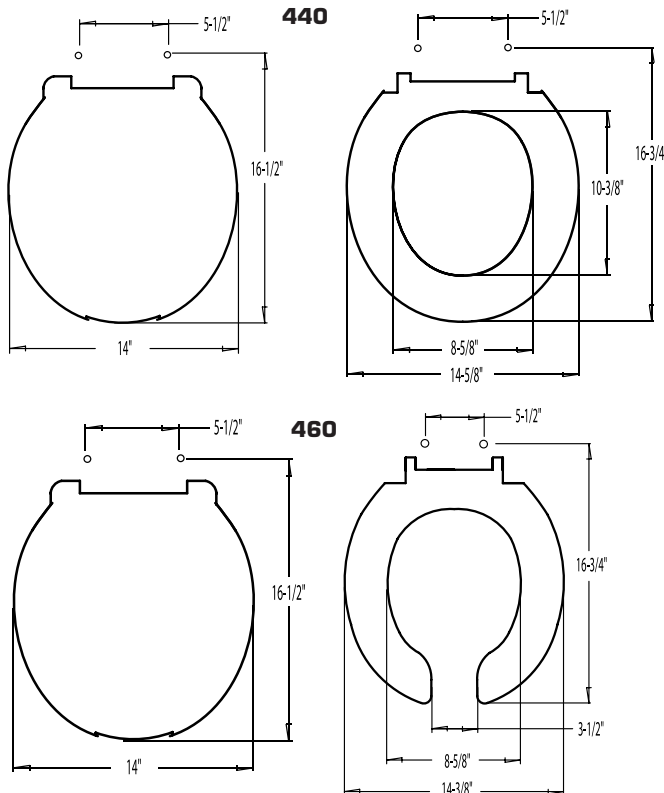

Standard Features:

- Impact-absorbing hinges
- Extended back with concealed hinge
- Integrally-molded, permanent and sanitary color-keyed bumpers
- Corrosion-free hardware
- Withstands cleansers, strong chemicals