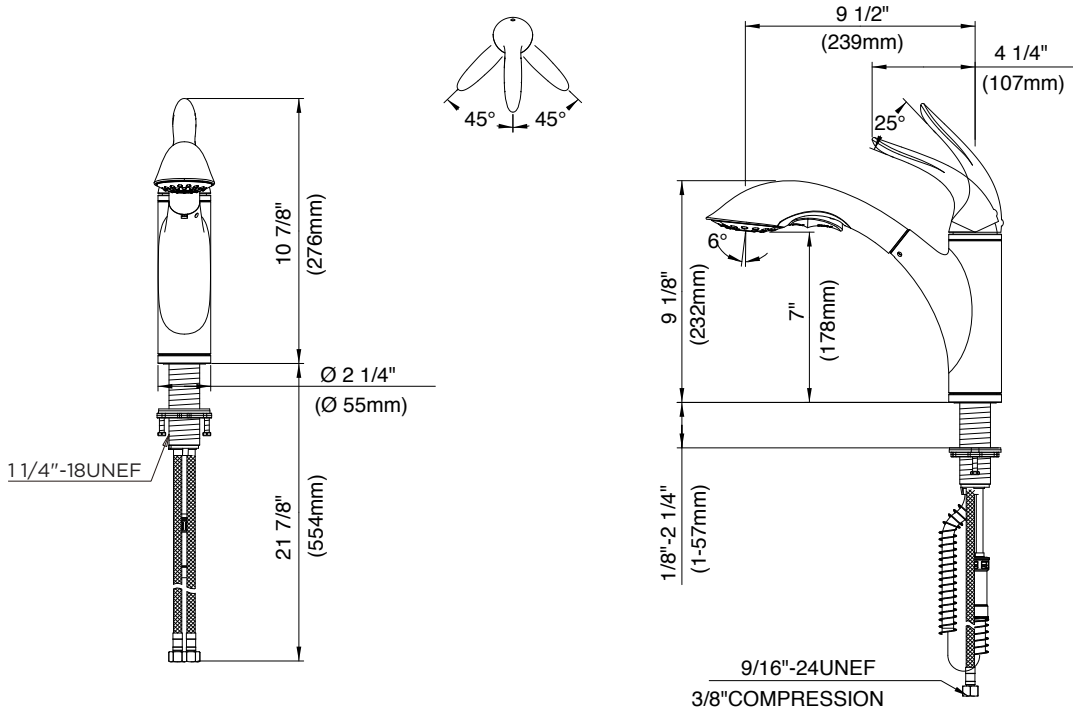

Warranty

Danze products are covered by a manufacturer's lifetime limited warranty for manufacturing defects.