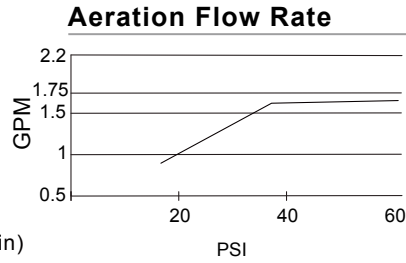

SPECIFICATIONS

ANTIOCH™ SINGLE HANDLE PULL-OUT KITCHEN FAUCET

Model

D455121

Description

- Ceramic disc valve
- 9 1/8" high spout, 9 1/2" spout length
- 2 function spray/aerated stream
- Single hole mount
- 1.75gpm (6.6L/min) max Aeration/2.2gpm (8.3L/min) max Spray @ 60psi
- Meets CEC Requirement