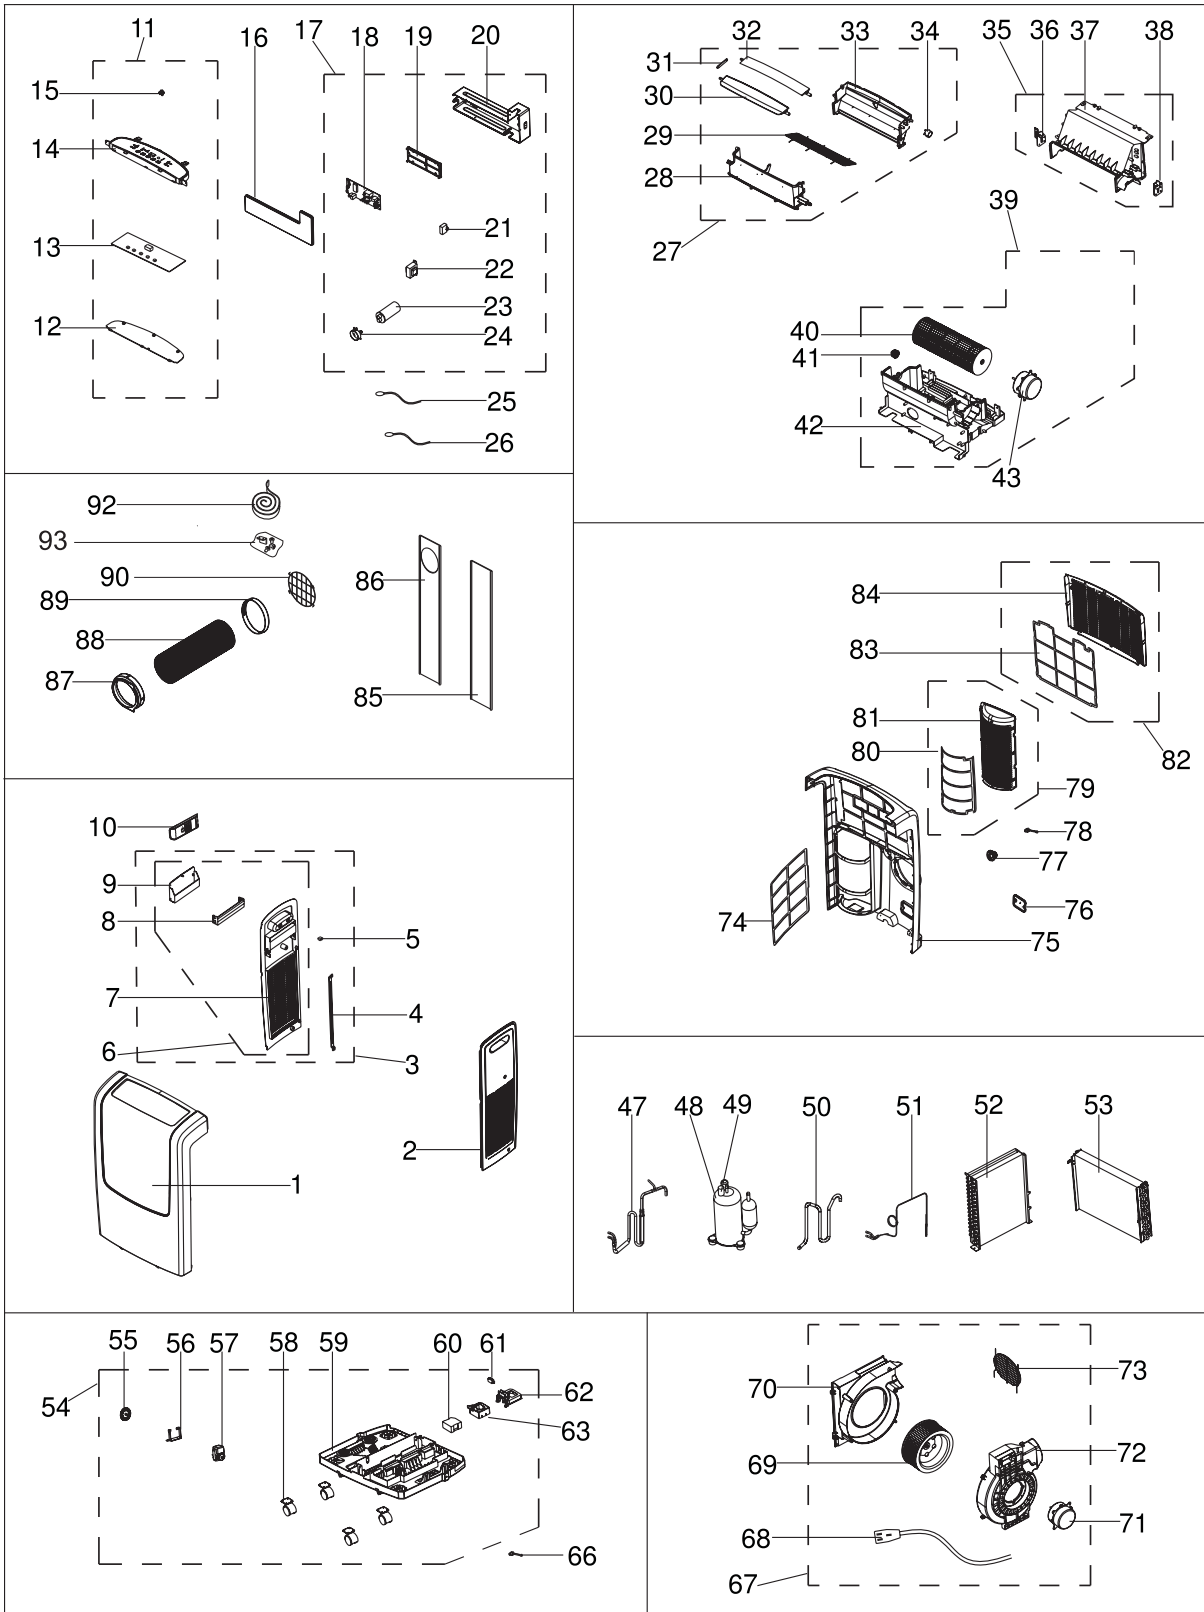

RECOMMENDED SPARE PARTS

FRA093PT110-SPARES