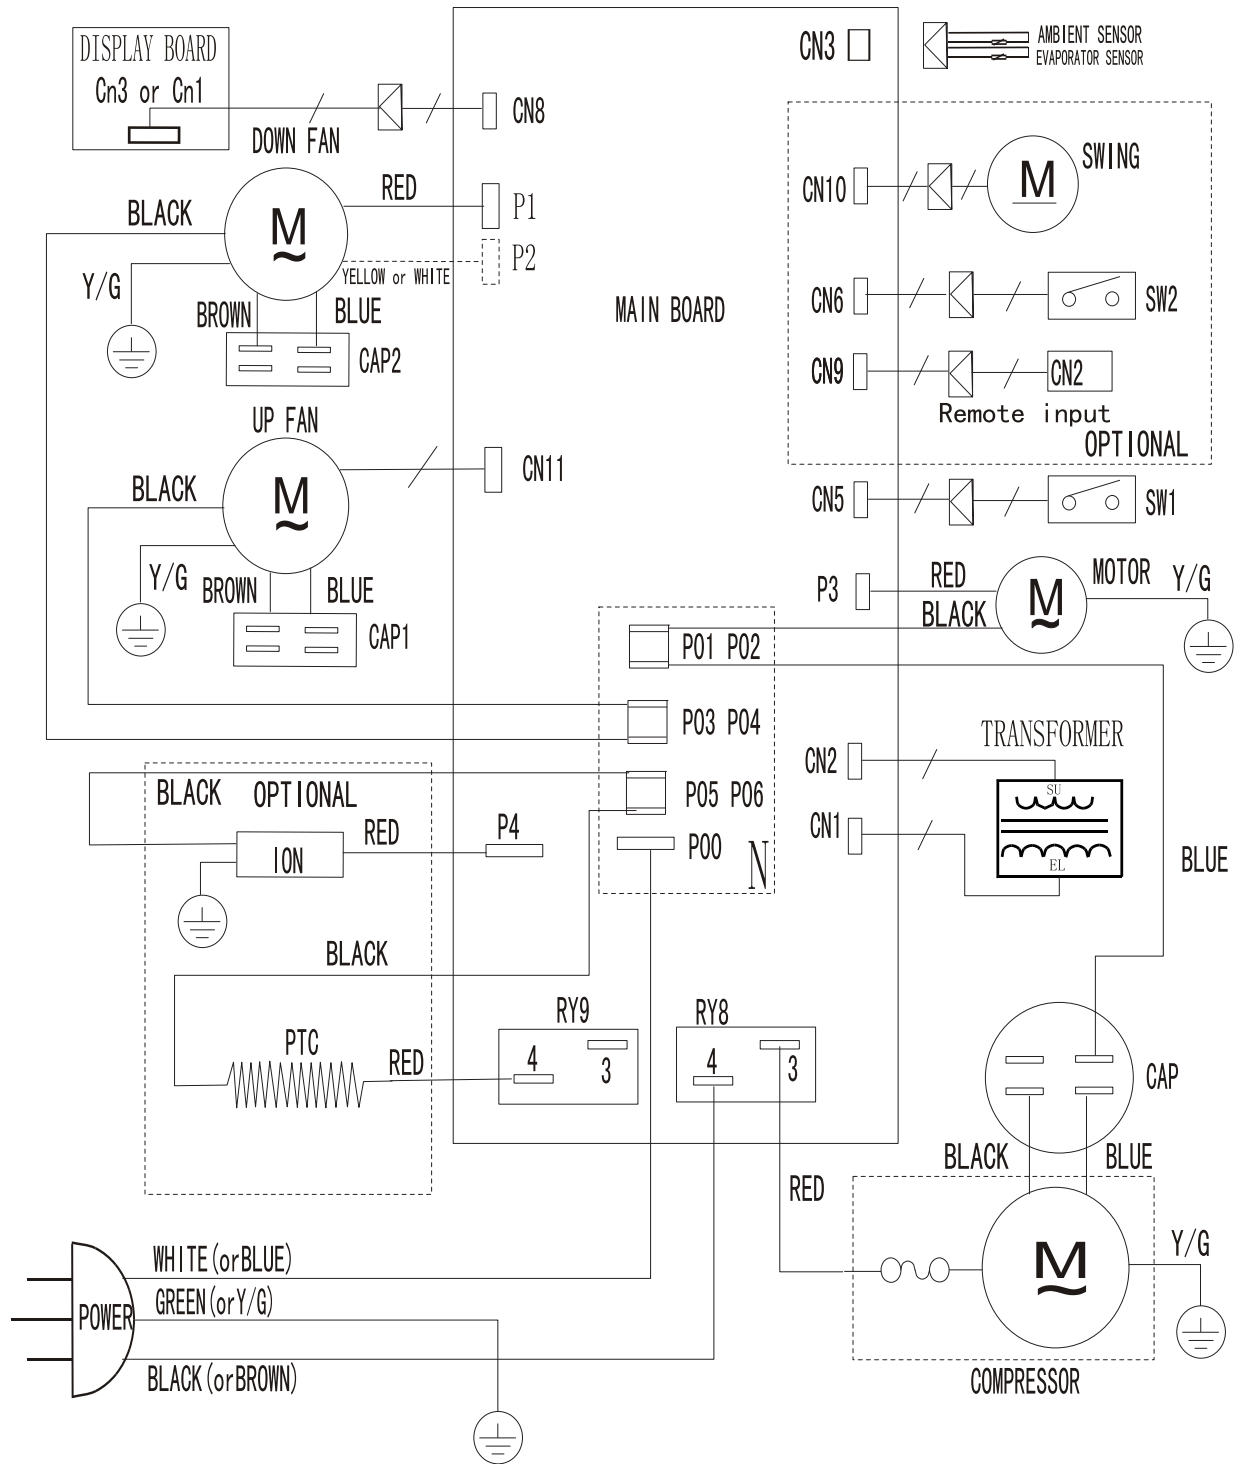

RECOMMENDED SPARE PARTS

FRA093PT110-SPARES

## RECOMMENDED SPARE PARTS

---

*Model Index:* A CRA093PT1 (CRA093PT114)  
B CRA093PT1 (CRA093PT115)

POS. NO	PART NO.		DESCRIPTION
53 #	5304492153	A B	Evaporator
54 #	5304487070	A B	Base Assembly, chassis
55 #	5304474028	A B	• Slinger, water wheel, condensate
56	5304496613	A B	• Bracket, slinger motor
57 #	5304479255	A B	• Motor, slinger
58	5304479256	A B	• Caster, roller
59	5304479257	A B	• Base, unit chassis
60 #	5304474023	A B	• Float, bobber
61 #	5304474021	A B	• Microswitch, upper, overflow
62	5304486932	A B	• Bracket, switch holder
63	5304486933	A B	• Housing, float case
66	5304479260	A B	Plug, drain, chassis/base
67 #	5304487071	A B	Scroll Assembly, outdoor blower
68 #	5304487021	A B	• Power Cord, electric, LCDI
69 #	5304487022	A B	• Blower Wheel, outdoor fan
70	5304479263	A B	• Cover, scroll, outdoor blower
71 #	5304484386	A B	• Motor, outdoor fan
72	5304479265	A B	• Scroll, outdoor blower
73	5304479266	A B	• Screen, exhaust
74 #	5304479267	A B	Filter-B, side panel
75	5304479268	A B	Panel, cabinet back, rear
76	5304479269	A B	Door, storage, power cord
77	5304474000	A B	Connector, drain hose, threaded
78	5304473999	A B	Plug, drain spigot
79 #	5304479270	A B	Air Intake Assembly, outdoor
80 #	5304479309	A B	• Filter-C, air intake, outdoor
81	5304479310	A B	• Grille, intake, upper, indoor
82 #	5304479311	A B	Air Intake Assembly, indoor
83 #	5304479312	A B	• Filter-A, air intake, indoor
84	5304479313	A B	• Grille, air intake, indoor
85	5304484440	A B	Window Slider-1, no hole
86	5304484441	A B	Window Slider-2, with hole
87	5304479114	A B	Adapter A, hose-to-unit
88	5304479273	A B	Hose, exhaust
89	5304479274	A B	Adapter B, hose-to-window
90	5304479275	A B	Screen, exhaust hose
92	5304472211	A B	Seal Kit, foam, sash filler
93	5304484442	A B	Installation Kit, mtg. hardware

**WIRING DIAGRAM**

OPTIONAL

This symbol indicates the element is optional, the actual shape shall prevail