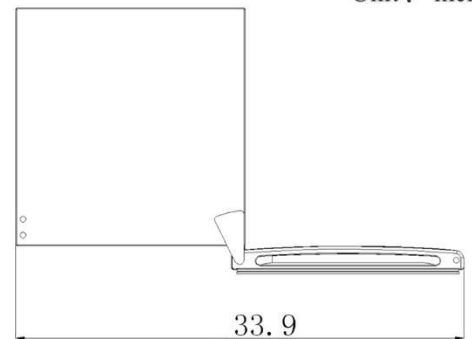

2.4 Cu. Ft. Mini Fridge Black

550131– Mini Fridge, Black

Product Overview:

- 2.4 Cubic Feet
- Separated chiller compartment
- Mechanical temperature control
- Manual defrost
- Reversible door
- Adjustable legs

Product Specs:

- Dimension (W*D*H, Inch): 17.6*20.1*24.9
- Capacity: 2.4Cu. Ft.
- Refrigerant: R600a, 0.88 Oz
- Rated Current: 0.85A
- Rated Power: 75W
- Energy Data: 213 kWh/Y

Required Clearance: 0.78 Inch

– Maximum open angle of door (180°) –