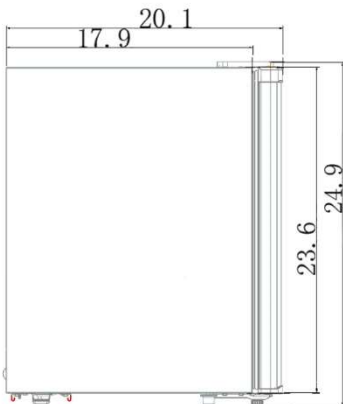

Warranty:

- One Year Limited

Unit : inch

– Side view –