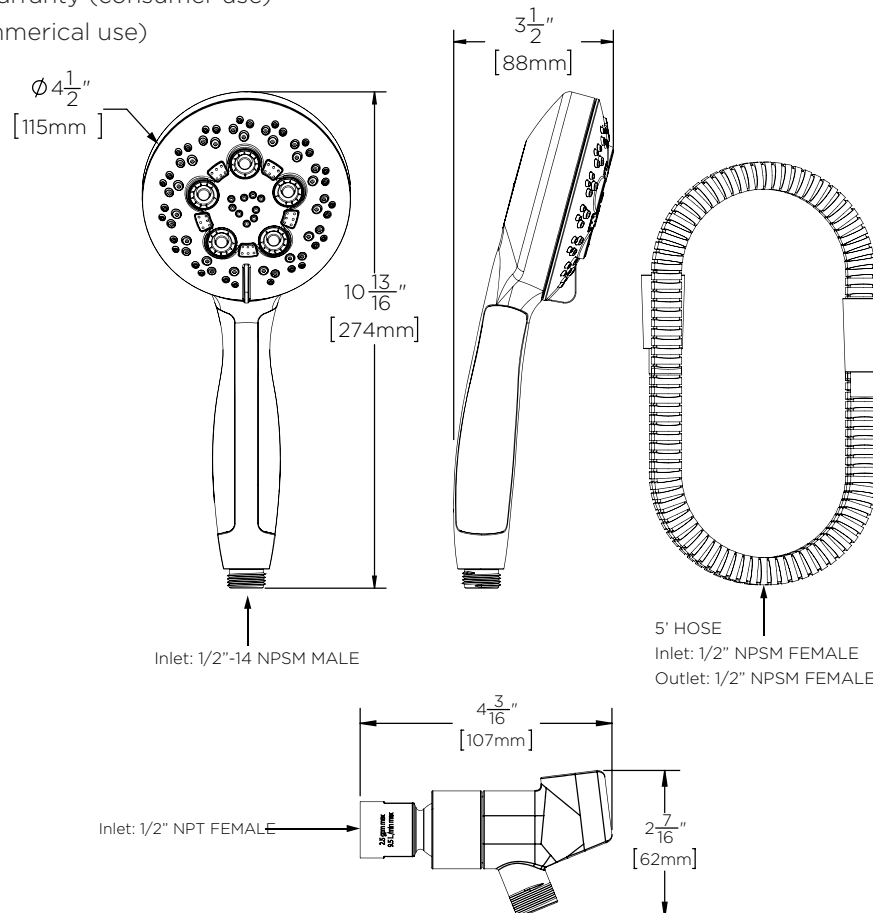

SPEAKMAN® VS-124O

Rio Hand Shower Head

FEATURES:

- 147 spray outlets
- 5-function hand shower, includes integral pause position
- Features no-slip handle
- Clean, matte spray face
- Includes 5-foot metal hose with metal couplings
- Coordinating shower bracket with rubber-lined holder
- Includes integral dual checks for code compliance
- 2.5 gpm (9.5 L/min) flow rate

FINISH:

PC BN

OPTIONS:

Add suffix to model #

- 2.0 gpm (7.6 L/min) flow rate ☐ -E2

COMPLIANCE:

- ASME A112.18.1/CSA B125.1 certified
- WaterSense certified (E2)

WARRANTY:

- Limited Lifetime Warranty (consumer use)
- 1 Year Limited (commercial use)

Architect/Engineer Approval Space:

SPEAKMAN
400 ANCHOR MILL ROAD
NEW CASTLE, DE 19720

P: 800-537-2107
F: 800-977-2747
W: WWW.SPEAKMAN.COM
R: JANUARY 2016