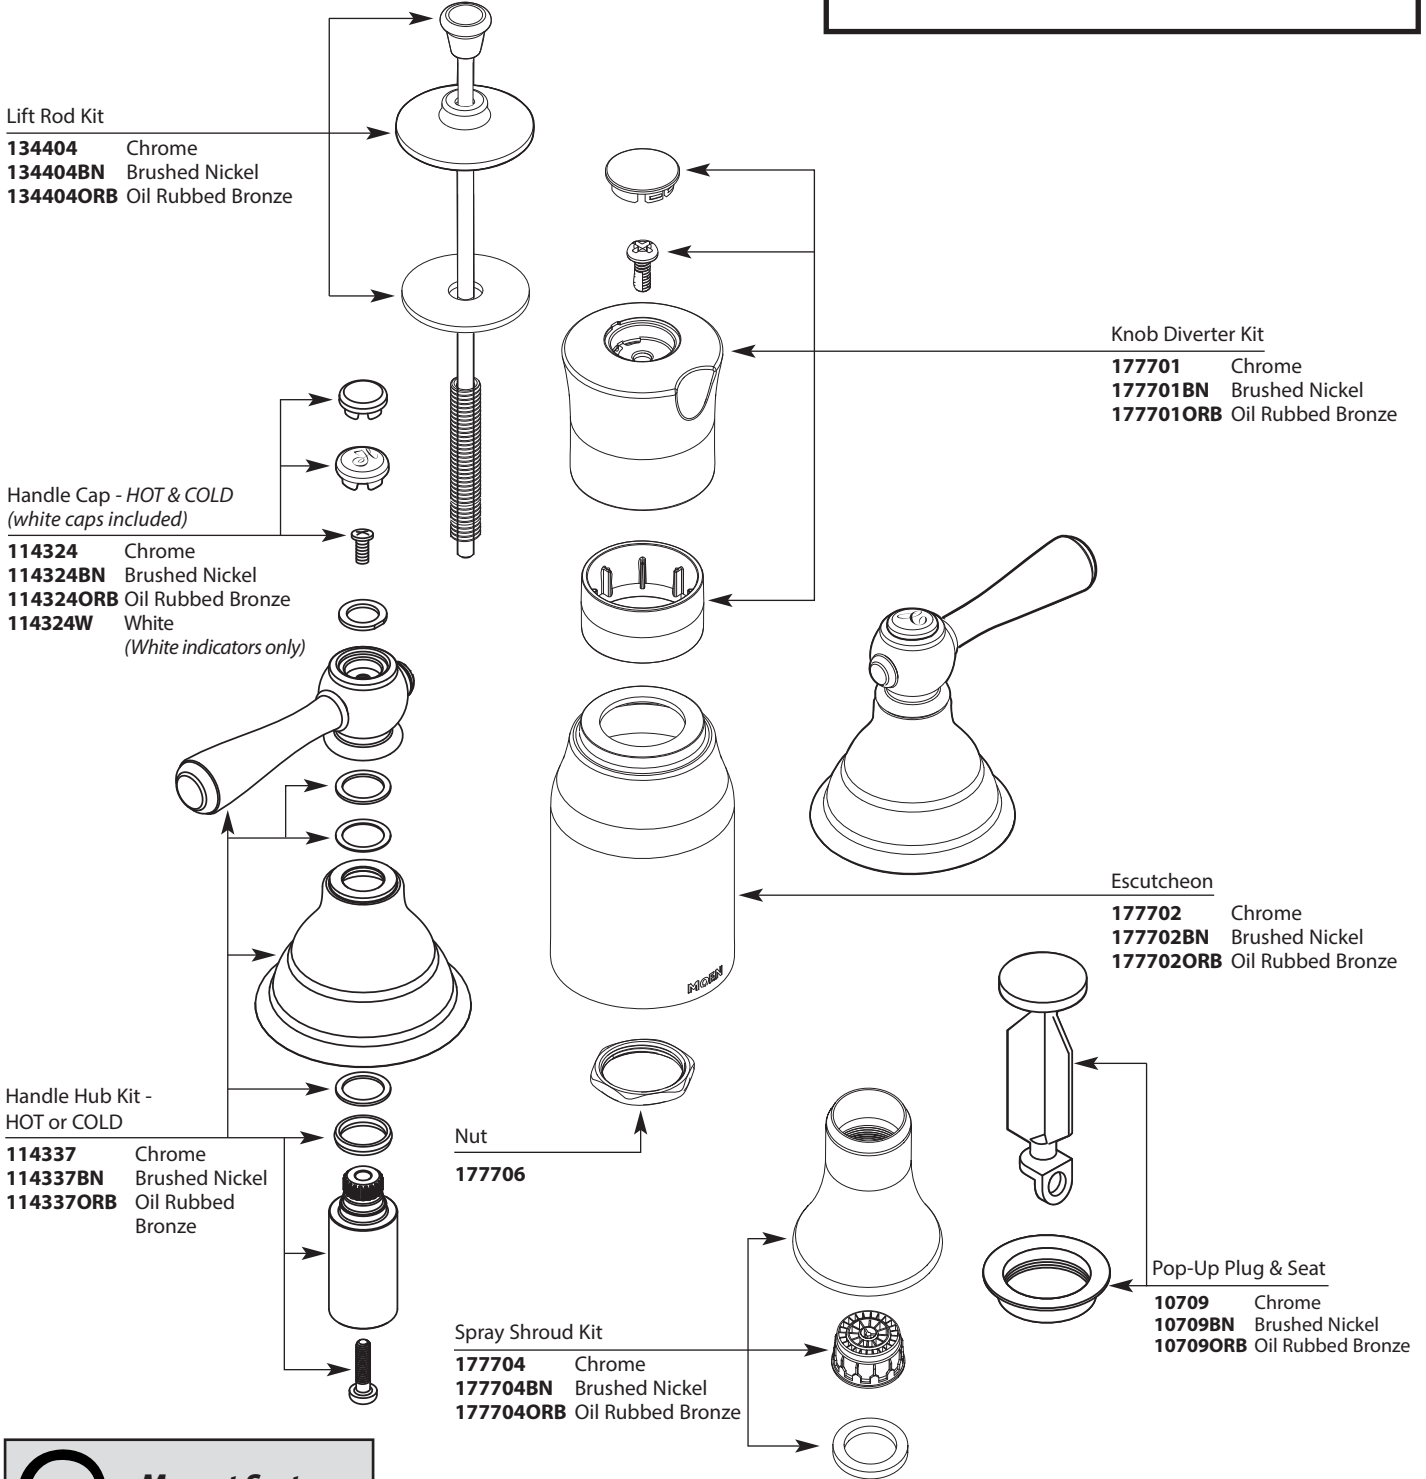

Buy it for looks. Buy it for life.®

■ Order by Part Number

■ Use with 9265 valve

*There is more than 1 version of this model
Page down to identify the version you have*

Illustrated Parts

KINGSLEY™ Two-Handle Bidet		
MODEL	HANDLE	FINISH
T5210	Lever	Chrome
T5210BN	Lever	Brushed Nickel
T5210ORB	Lever	Oil Rubbed Bronze

Buy it for looks. Buy it for life.®

■ Order by Part Number

■ Use with 9200 valve

Illustrated Parts

KINGSLEY™ Two-Handle Bidet

MODEL	HANDLE	FINISH
T5210	Lever	Chrome
T5210BN	Lever	Brushed Nickel
T5210WR	Lever	Wrought Iron
T5210AN	Lever	Antique Nickel
T5210ORB	Lever	Oil Rubbed Bronze
T5210AZ	Lever	Antique Bronze
T5210P	Lever	Polished Brass
DISCONTINUED SKUS		
T5210CP	Lever	Chrome/Polished

Cartridge/Escutcheon Nut

99479

Valve Escutcheon

- 103470** Chrome
 - 103470P** Polished Brass
 - 103470BN** Brushed Nickel
 - 103470WR** Wrought Iron
 - 103470ORB** Oil Rubbed Bronze
 - 103470AN** Antique Bronze
- 99570** Diverter Valve and Vacuum Breaker Kit

Drain Seat

- 10709** Chrome
- 99596** Pol. Brass
- 10709BN** Brushed Nickel
- 10709WR** Wrought Iron
- 10709AN** Antique Nickel
- 10709ORB** Oil Rubbed Bronze
- 10709AZ** Antique Bronze