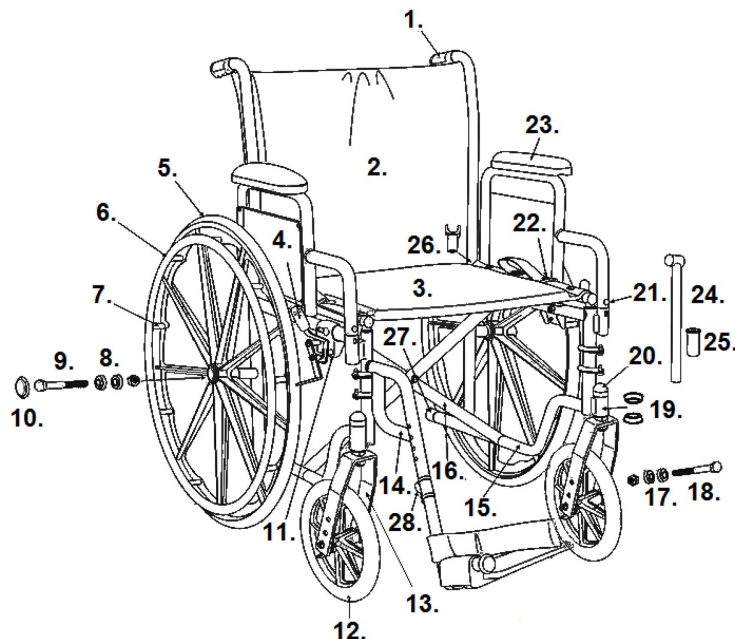

SILVER SPORT 2 (5D SERIAL #)

- | | |
|--|--|
| 1. Handgrip- WB 8036 | 16. Cross Frame 16"- STDS5D46X6
Cross Frame 18"- STDS5D46X8
Cross Frame 20"- STDS5D06X2 |
| 2. Back Upholstery 16"- STDS3J4606
Back Upholstery 18"- STDS3J4608
Back Upholstery 20"- STDS3J4602 | 17. Caster Bearing (11mm)- STDS4S3602 |
| 3. Seat Upholstery 16"- STDS3J4616
Seat Upholstery 18"- STDS3J4618
Seat Upholstery 20"- STDS3J4620 | 18. Caster Axle- STDS8M4631 |
| 4. Wheel Lock Tip- STDS8M4603 | 19. Fork Stem Bearing (12.5mm)- STDS8M4601 |
| 5. Rear Wheel- STDS3J2424 | 20. Dust Cap- STDS8M4651 |
| 6. Hand Rim- STDS3J2400 | 21. Arm Release Button- STDS3J4503 |
| 7. Hand Rim Hardware (9 ea)- STDSS004609-9 | 22. Upholstery Hardware Back/Seat (8 ea)- STDS2015 |
| 8. Rear Wheel Bearing (11mm)- STDS3J2413 | 23. Desk Arm Pad- STDS5D4603
Full Arm Pad- STDSFLVB
Desk Arm Left- STDSS5D4604
Desk Arm Right- STDSS5D4605
Full Arm Left- STDSS5D4606
Full Arm Right- STDSS5D4607 |
| 9. Rear Axle Detachable Arms- STDS3J4626
Rear Axle Fixed Arms- STDS3J4625 | 24. Slide Tube & Bushing- STDS3J4601 |
| 10. Hub Cap- STDS3J2421 | 25. Bushing- STDS002601 |
| 11. Push to Lock Wheel Lock Left- STDS8M462L
Push to Lock Wheel Lock Right- STDS8M462R
Pull to Lock Wheel Lock Left- STDSSP2-DL
Pull to Lock Wheel Lock Right- STDSSP2-DR | 26. Seat Rail Guide Detachable Arms- STDS1070
Seat Rail Guide Fixed Arms Front- STDS004602
Seat Rail Guide Rear- STDS1070 |
| 12. Caster- STDS4S2432 | 27. Tipping Sleeve- STDS3J2422 |
| 13. Fork- STDS8M4633 | 28. Footrest Adj. Lever- STDS3J4502 |
| 14. Footrest- STDS3J24SF
Elevating Leg Rest- LK3JELR | |
| 15. Side Frame Detachable Arm Left- STDS5D46L1
Side Frame Detachable Arm Right- STDS5D46R1
Side Frame Fixed Arm Left- STDS5D46L2
Side Frame Fixed Arm Right- STDS5D46R2 | |