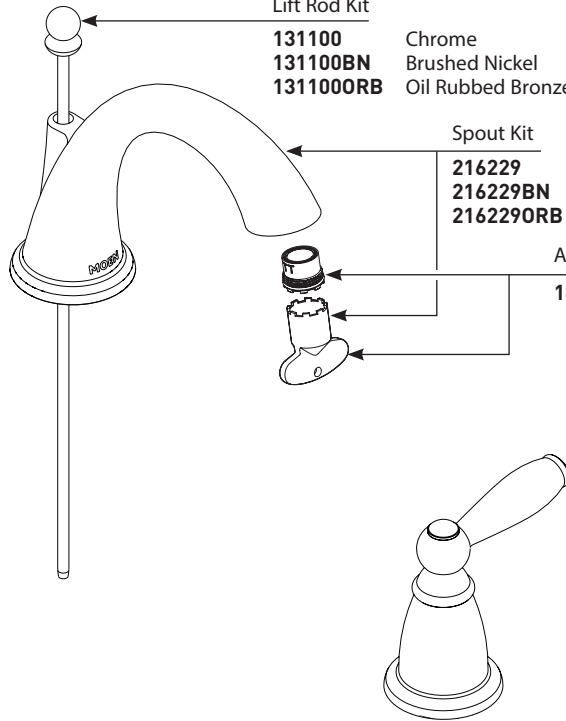

Lift Rod Kit

Spout Kit

Aerator (Includes Tool)

Pop-Up Plug & Seat

1. **10709** Chrome
   10709BN Brushed Nickel
   10709ORB Oil Rubbed Bronze