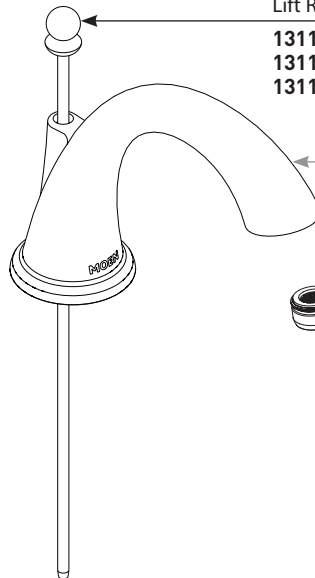

## ILLUSTRATED PARTS

### ORDER BY PART NUMBER

BRANTFORD™		
Two-Handle Widespread Lavatory Faucet Trim		
MODEL	HANDLE	FINISH
T6620	Lever	Chrome
T6620BN	Lever	Brushed Nickel
T6620ORB	Lever	Oil Rubbed Bronze

Handle Cap

- 131099 Chrome
- 131099BN Brushed Nickel
- 131099ORB Oil Rubbed Bronze

Handle Kit - HOT or COLD

- 131101 Chrome
- 131101BN Brushed Nickel
- 131101ORB Oil Rubbed Bronze

Lift Rod Kit

- 131100 Chrome
- 131100BN Brushed Nickel
- 131100ORB Oil Rubbed Bronze

Spout Kit (Obsolete, use #82212)

- 131102 Chrome
- 131102BN Brushed Nickel
- 131102ORB Oil Rubbed Bronze

Aerator  
(1.5gpm)

(2.2gpm)

- |           |         |                   |
|-----------|---------|-------------------|
| 101010    | 3919    | Chrome            |
| 101010BN  | 3919BN  | Brushed Nickel    |
| 101010ORB | 3919ORB | Oil Rubbed Bronze |