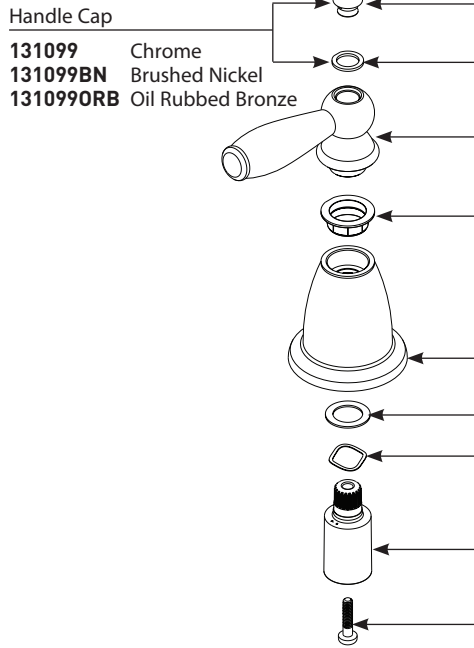

## ILLUSTRATED PARTS

### ORDER BY PART NUMBER

There is more than 1 version of this model.  
Page down to identify the version you have.

BRANTFORD™		
Two-Handle Widespread Lavatory Faucet Trim		
MODEL	HANDLE	FINISH
T6620	Lever	Chrome
T6620BN	Lever	Brushed Nickel
T6620ORB	Lever	Oil Rubbed Bronze