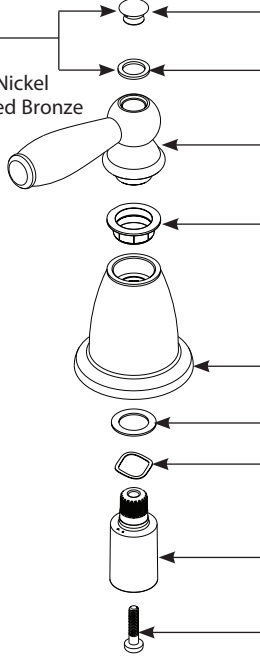

### ORDER BY PART NUMBER

There is more than 1 version of this model.  
Page down to identify the version you have.

BRANTFORD™		
Two-Handle Widespread Lavatory Faucet Trim		
MODEL	HANDLE	FINISH
T6620	Lever	Chrome
T6620BN	Lever	Brushed Nickel
T6620ORB	Lever	Oil Rubbed Bronze

## ILLUSTRATED PARTS

### ORDER BY PART NUMBER

BRANTFORD™		
Two-Handle Widespread Lavatory Faucet Trim		
MODEL	HANDLE	FINISH
T6620	Lever	Chrome
T6620BN	Lever	Brushed Nickel
T6620ORB	Lever	Oil Rubbed Bronze

Handle Cap

- 131099 Chrome
- 131099BN Brushed Nickel
- 131099ORB Oil Rubbed Bronze