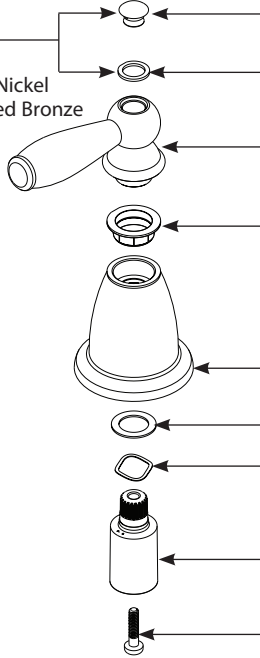

### ORDER BY PART NUMBER

BRANTFORD™		
Two-Handle Widespread Lavatory Faucet Trim		
MODEL	HANDLE	FINISH
T6620	Lever	Chrome
T6620BN	Lever	Brushed Nickel
T6620ORB	Lever	Oil Rubbed Bronze

Handle Cap

- 131099 Chrome
- 131099BN Brushed Nickel
- 131099ORB Oil Rubbed Bronze

Aerator (Includes Tool)

- 180158 1.2 gpm

Pop-Up Plug & Seat

- 10709 Chrome
- 10709BN Brushed Nickel
- 10709ORB Oil Rubbed Bronze

## ILLUSTRATED PARTS