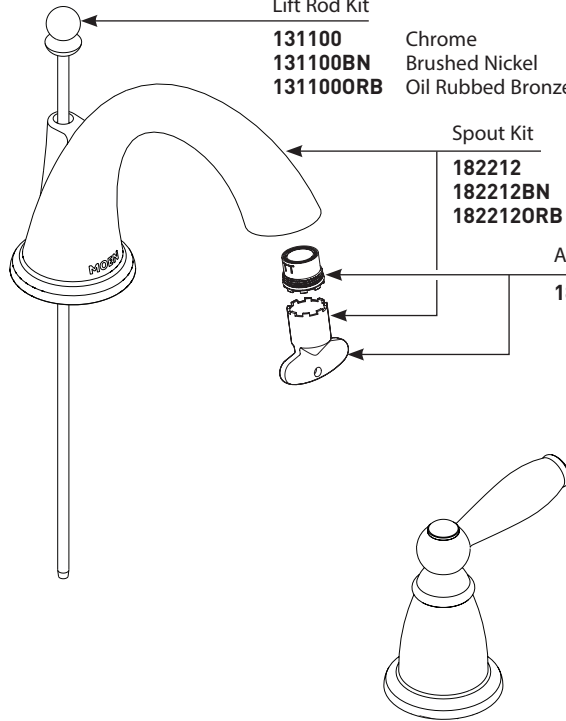

### ORDER BY PART NUMBER

BRANTFORD™		
Two-Handle Widespread Lavatory Faucet Trim		
MODEL	HANDLE	FINISH
T6620	Lever	Chrome
T6620BN	Lever	Brushed Nickel
T6620ORB	Lever	Oil Rubbed Bronze

Handle Cap

- 131099 Chrome
- 131099BN Brushed Nickel
- 131099ORB Oil Rubbed Bronze

Handle Kit - HOT or COLD

- 131101 Chrome
- 131101BN Brushed Nickel
- 131101ORB Oil Rubbed Bronze

Lift Rod Kit

- 131100 Chrome
- 131100BN Brushed Nickel
- 131100ORB Oil Rubbed Bronze

Spout Kit

- 182212 Chrome
- 182212BN Brushed Nickel
- 182212ORB Oil Rubbed Bronze

Aerator (Includes Tool)

- 180158 1.2 gpm

Pop-Up Plug & Seat

- 10709 Chrome
- 10709BN Brushed Nickel
- 10709ORB Oil Rubbed Bronze