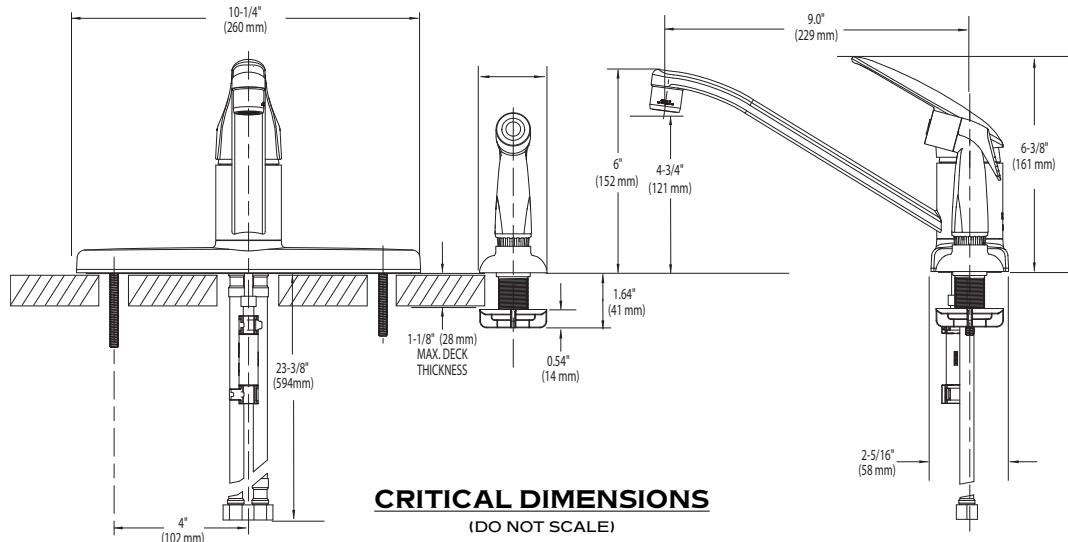

A Moen Incorporated Brand

Model: **CA40514 Series with spray.**
CA40512 Series without
side spray

One Handle Kitchen With Spray (Quick Install)

DESCRIPTION

- Metal construction with various finishes identified by suffix
- Hose reach 34", hose length 48", Hydrolock® Connection
- CA40514: Chrome finish, white spray, white spray escutcheon
- CA40514C: Chrome finish, chrome spray, chrome spray escutcheon
- 24" flexible supplies with 3/8" compression fittings
- Six (6) individual boxes per master carton

OPERATION

- Pivot action, lever-style handle
- Temperature control by 90° arc
- Will operate with less than 5 lbs. of force

FLOW

- Spout flow limited to 2.0 gpm (7.6 L/min) at 60 psi

CARTRIDGE

- Ceramic disc technology
- Non-metallic, non-ferrous, and plastic material
- Single body construction for easy replacement

The use of aerator part 116711 reduces flow to a maximum of 1.5 gpm (5.7L/min.)

NOTE

- CA40514 series is designed to install through 4 holes 1-1/4" (32mm) MIN. DIA. and 4" (102mm) on center

STANDARDS

- Third party certified to WaterSense®, ASME A112.18.1/CSA B-125.1, and all applicable requirements referenced therein, including NSF61/9
- Contains no more than 0.25% weighted average lead content
- Complies with California Proposition 65, and the Federal Safe Drinking Water Act
- All CFG products are compliant to all plumbing codes that require 3rd party certification to the applicable plumbing/fitting standards
- Feature red/blue hot/cold temperature indicators
- ADA for lever handle

CRITICAL DIMENSIONS
(DO NOT SCALE)