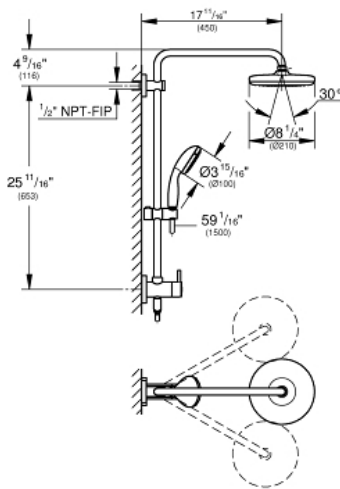

RETRO-FIT 210 Shower System

MODEL # 26123001

Pure Freude
an Wasser

GROHE

Product Description: RETRO-FIT 210 Shower System

Standard Specification:

- Consisting of:
- 17 3/4" horizontal swivel shower arm
- Switch between hand shower and shower head shower via built-in diverter
- Allows change between:
- Head shower Tempesta 210 (26 409)
- Spray pattern: Rain
- With ball joint
- Rotation angle $\pm 15^\circ$
- Hand shower New Tempesta 100
- 2 Spray patterns:
- 2 Adjustable spray patterns: Rain, Jet
- Adjustable height bar with gliding element
- Distance between diverter and upper bracket: 25 3/4" (653 mm)
- Rotaflex shower hose (59") (28 417)
- Angle adapter to prevent hose interfering with shower valve
- GROHE EcoJoy 1.75 gpm (6.6 l/min) flow limiter
- GROHE DreamSpray perfect spray pattern
- GROHE StarLight chrome finish
- SpeedClean anti-lime system
- Inner WaterGuide for a longer life
- Twistfree to prevent hose from twisting
- Min. recommended pressure: 15 psi (1.0 bar)
- System includes 2 back flow preventers
- Optional compensation disc (26 030) available for uneven wall installation
- Optional height extension (26 464) available for raising the shower head

Applicable Codes & Standards:

- Energy Policy Act of 1992
- ASME A112.18.1/CSA B125.1
- EPA WaterSense®

Color:
□ 26123001 StarLight Chrome