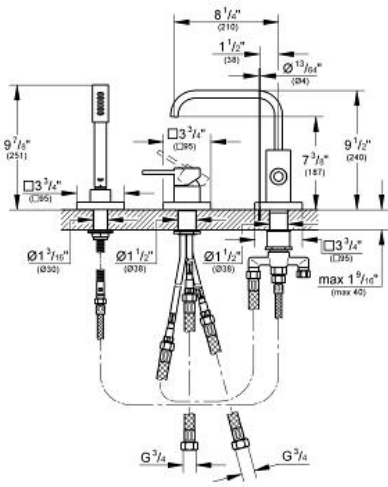

ALLURE  
Roman Bathtub Faucet with Hand  
Shower

MODEL # 19302001

Pure Freude  
an Wasser

GROHE

**Product Description:**

**ALLURE**

**Roman Bathtub Faucet with Hand Shower**

**Standard Specification:**

- Consisting of:
  - single lever valve operating element
  - Bath inlet with automatic diverter bath/shower
  - Sena hand shower (28 341 000) 1.75 gpm
  - 79" (2000mm) metal shower hose
- **GROHE StarLight** chrome finish
- Min. recommended pressure: 15 psi (1.0 bar)