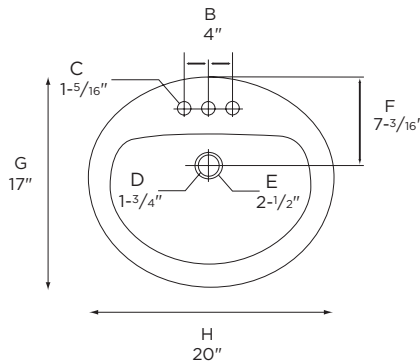

## PRODUCT FEATURES

- Vitreous China
- 20" x 17" Oval
- 4" and 8" Centers
- Self-Rimming with Front Overflow
- Available in White or Biscuit

## WARRANTY

- One Year Limited Warranty
- See Official Warranty Information for Additional Details

**20" x 17" Oval Drop-In Lavatory**

Bowl	Color	Center	Weight	A	B	C	D	E	F	G	H
SE10002	White	4"	16.9 lbs.	7-7/8"	4"	1-5/16"	1-3/4"	2-1/2"	7-3/16"	17"	20"
SE10021	Biscuit										
		102 mm	7.7 kgs.	200 mm	102 mm	33 mm	45 mm	64 mm	183 mm	432 mm	508 mm
SE10016	White	8"	16.9 lbs.	7-7/8"	8"	1-5/16"	1-3/4"	2-1/2"	7-3/16"	17"	20"
SE10035	Biscuit										
		203 mm	7.7 kgs.	200 mm	203 mm	33 mm	45 mm	64 mm	183 mm	432 mm	508 mm