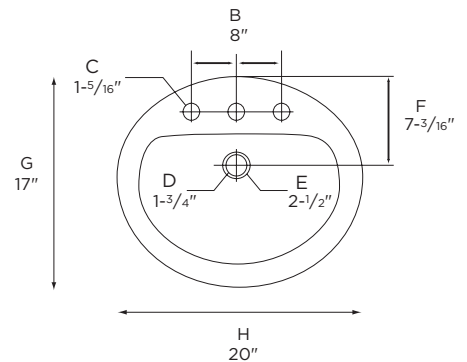

## PRODUCT FEATURES

- Vitreous China
- 20" x 17" Oval
- 4" and 8" Centers
- Self-Rimming with Front Overflow
- Available in White or Biscuit

## WARRANTY

- One Year Limited Warranty
- See Official Warranty Information for Additional Details

**20" x 17" Oval Drop-In Lavatory**

Bowl	Color	Center	Weight	A	B	C	D	E	F	G	H
SE10002	White	4"	16.9 lbs.	7-7/8"	4"	1-5/16"	1-3/4"	2-1/2"	7-3/16"	17"	20"
SE10021	Biscuit										
		102 mm	7.7 kgs.	200 mm	102 mm	33 mm	45 mm	64 mm	183 mm	432 mm	508 mm
SE10016	White	8"	16.9 lbs.	7-7/8"	8"	1-5/16"	1-3/4"	2-1/2"	7-3/16"	17"	20"
SE10035	Biscuit										
		203 mm	7.7 kgs.	200 mm	203 mm	33 mm	45 mm	64 mm	183 mm	432 mm	508 mm