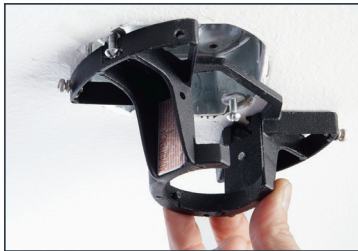

25% FASTER

42in Jalisco

Indoor Ceiling Fan

The 42" Jalisco fan by Seasons combines sleek modern styling with the latest advancements to enhance your indoor living spaces. The beautiful finish is complemented with 3 reversible blades for increased décor options. The powerful and quiet 3-speed fan motor is conveniently operated using the included pull chains and is also reversible for year-round comfort and energy cost savings. The included light kit uses (1) LED bulb for ample illumination (included). Installation is a breeze with QuickFit installation features like a slide-on mounting bracket, QuickFit blades, and a twist and lock shade.

Slide-on Mounting Bracket
for quick and easy installation

Twist and Lock Shade
installs in seconds

- Damp rated
- Simple pull chain operation
- Modern styling
- 3-Speed reversible motor
- 3 Reversible blades

Available exclusively from:

HDSUPPLY

42" Jalisco ceiling fan - brushed nickel
Part #360040 / USN #333619399

Quick & Easy Installation