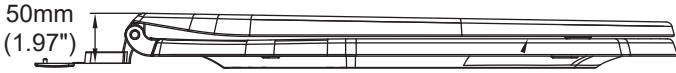

□ TSPWE2301 SKU 345537

Product Specs:

- Toilet Seat
- Elongated
- Plastic
- Closed Front With Cover
- Quick Release Hinge
- Slow Close Function
- Available Color: White

Overall Dimensions:

357mm(W) x 475mm(D) x 50mm(H)

Important: These measurements are subject to change or cancellation. No responsibility is assumed for use of superseded or voided pages.