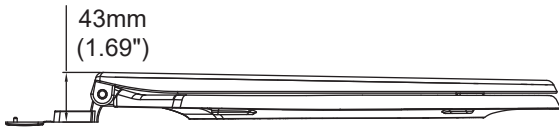

□ TSPWR2302-10 SKU 345129

Product Specs:

- Toilet Seat
- Round
- Plastic
- Closed Front With Cover
- Quick Release Hinge
- Slow Close Function
- Available Color: White

Overall Dimensions:

358mm(W) x 418mm(D) x 43mm(H)

14.1"(W) x 16.5"(D) x 1.69"(H)

Important: These measurements are subject to change or cancellation. No responsibility is assumed for use of superseded or voided pages.