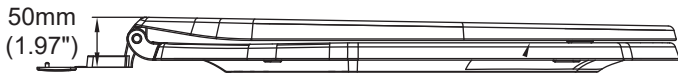

□ TSPWE2301-10 SKU 345127

Product Specs:

- Toilet Seat
- Elongated
- Plastic
- Closed Front With Cover
- Quick Release Hinge
- Slow Close Function
- Available Color: White

Overall Dimensions:

357mm(W) x 475mm(D) x 50mm(H)

14.06"(W) x 18.7"(D) x 1.97"(H)

Important: These measurements are subject to change or cancellation. No responsibility is assumed for use of superseded or voided pages.