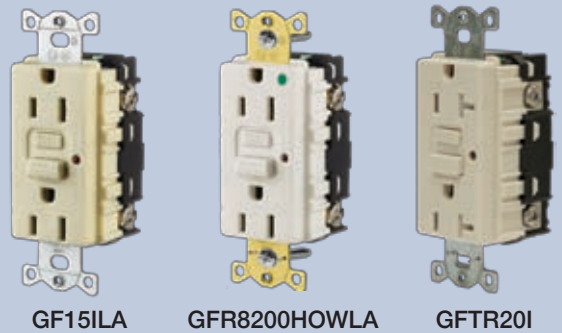

Plug and Connector Boots

Description	Connector	Plug
15A Locking and 15 & 20A Straight Blade	HBC1	HBP1
20 & 30A Locking	HBC2	HBP2

L515P

L515C

L730R

515SP

520SC

HBP1

HBC1

Hubbell-Pro™ Heavy Duty Specification Grade Series

Hubbell Specification Grade Commercial Series

Hubbell-Pro™ Heavy Duty Specification Grade Receptacles

Hubbell GFCI Receptacles

Hubbell Specification Grade Commercial Receptacles