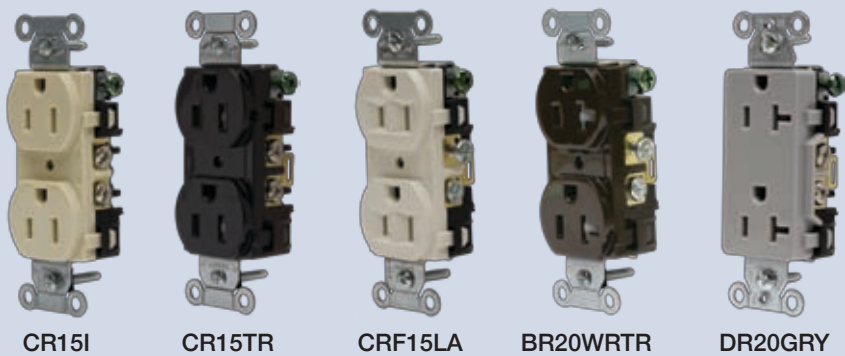

Plug and Connector Boots

Description	Connector	Plug
15A Locking and 15 & 20A Straight Blade	HBC1	HBP1
20 & 30A Locking	HBC2	HBP2

L515P

L515C

L730R

515SP

520SC

HBP1

HBC1

Hubbell-Pro™ Heavy Duty Specification Grade Series

Hubbell Specification Grade Commercial Series

Hubbell-Pro™ Heavy Duty Specification Grade Receptacles

Hubbell GFCI Receptacles

Hubbell Specification Grade Commercial Receptacles