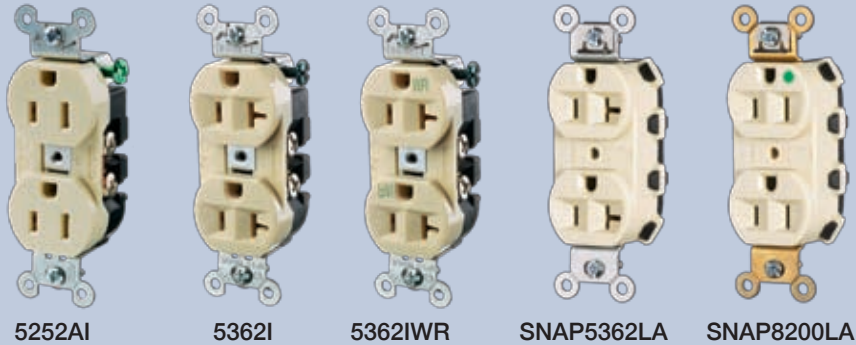

Hubbell-Pro™ Heavy Duty Specification Grade Series

Hubbell Specification Grade Commercial Series

Hubbell-Pro™ Heavy Duty Specification Grade Receptacles