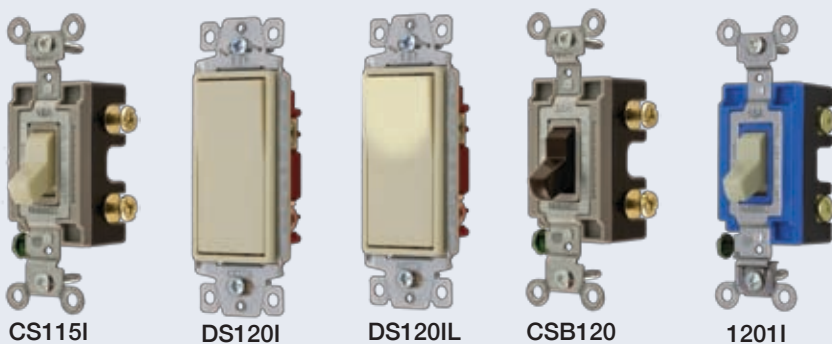

Locking Devices

Rating	Poles/Wires	Description	Catalog Number	Conn./Recept.	Plug
15A 125V	2-Pole 3-Wire	Plug Connector Duplex Receptacle; Brown Duplex Receptacle; Ivory Single Receptacle; Black	L515P* L515C L515DR L515DRI L515R		
20A 125V	2-Pole 3-Wire	Plug Connector Receptacle; Black	L520P L520C L520R		
30A 125V	2-Pole 3-Wire	Plug Connector Receptacle; Black	L530P* L530C L530R		
20A 250V	2-Pole 3-Wire	Plug Connector Receptacle; Black	L620P* L620C L620R		
30A 250V	2-Pole 3-Wire	Plug Connector Receptacle; Black	L630P* L630C L630R		
15A 277V AC	2-Pole 3-Wire	Plug Connector Receptacle; Black	L715P* L715C L715R		
20A 277V AC	2-Pole 3-Wire	Plug Connector Receptacle; Black	L720P L720C L720R		
30A 277V AC	2-Pole 3-Wire	Plug Connector Receptacle; Black	L730P L730C L730R		
20A 480V AC	2-Pole 3-Wire	Plug	L820P		
30A 480V AC	2-Pole 3-Wire	Plug	L830P		
20A 125/250V AC	3-Pole 4-Wire	Plug Connector Receptacle; Black	L1420P L1420C L1420R		
30A 125/250V AC	3-Pole 4-Wire	Plug Connector Receptacle; Black	L1430P L1430C L1430R		
20A 3Ø 250V AC	3-Pole 4-Wire	Plug Connector Receptacle; Black	L1520P L1520C L1520R		
30A 3Ø 250V AC	3-Pole 4-Wire	Plug Connector Receptacle; Black	L1530P L1530C L1530R		
20A 3Ø 480V AC	3-Pole 4-Wire	Plug Connector Receptacle; Black	L1620P L1620C L1620R		
30A 3Ø 480V AC	3-Pole 4-Wire	Plug Connector Receptacle; Black	L1630P L1630C L1630R		

Plug and Connector Boots

Description	Connector	Plug
15A Locking and 15 & 20A Straight Blade	HBC1	HBP1
20 & 30A Locking	HBC2	HBP2

L515P

L515C

L730R

515SP

520SC

HBP1

HBC1

Hubbell-Pro™ Heavy Duty Specification Grade Series

Hubbell Specification Grade Commercial Series

Hubbell-Pro™ Heavy Duty Specification Grade Receptacles

Hubbell GFCI Receptacles

Hubbell Specification Grade Commercial Receptacles

Hubbell H-MOSS® Occupancy Sensors

Specification Grade Commercial and Hubbell-Pro™ Heavy Duty Specification Grade Switches

Hubbell-Pro™ Locking and Straight Blade Devices