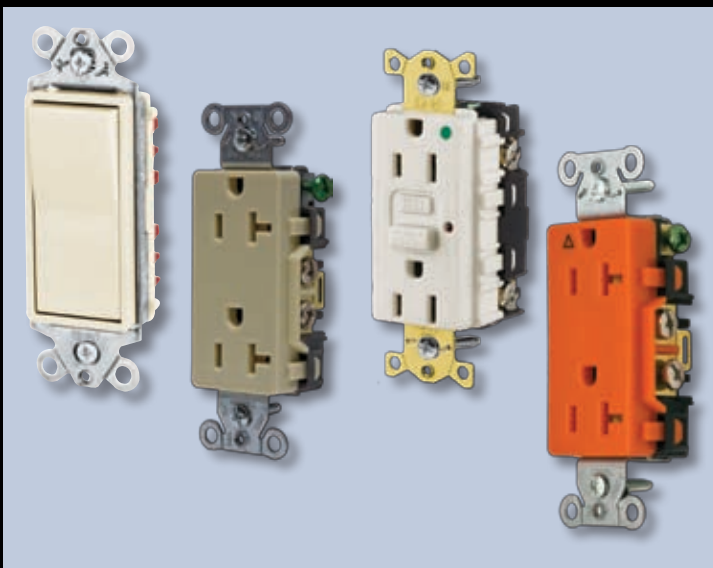

Specification Grade Devices Buyer's Guide

Hubbell-Pro™ Heavy Duty Specification Grade Series Hubbell Specification Grade Commercial Series