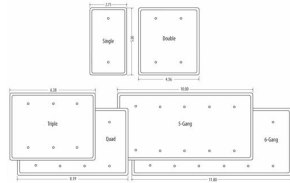

MAXI / PRINCESS - WHITE SMOOTH

**Princess / Maxi Metal Wallplates: White Smooth
Toggle & Decorator/Rocker**

E09

Catalog #: WRW-TR

APPLICATIONS

Designed for use in home, commercial and industrial settings for enhanced durability and appearance.
N/A

GENERAL PRODUCT INFORMATION

Color: White Smooth

CONFIGURATION

Gangs: 2

PRODUCT MEASUREMENTS

Wt. Ea. (Lbs.): 0.187

PACKAGING

Package Type: Polybag
Std. Pkg.: 10
Product UPC-A Labeled: Yes
Weight (Lbs. Per/C): 18.70
Ship Carton Length (in.): 24.61
Ship Carton Width (in.): 4.57
Ship Carton Height (in.): 5.75
Ctn Weight (Lbs.): 19.95
Pallet Qty: 4500.00
UPC Number: 092326180351
I2of5: 50092326180356