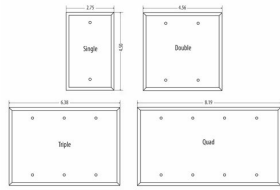

STANDARD - IVORY SMOOTH

Standard Metal Wallplates: Ivory Smooth
Toggle & Duplex

E05

Catalog #: WI-TD

APPLICATIONS

Designed for use in home, commercial and industrial settings for enhanced durability and appearance.
N/A

PRODUCT FEATURES

Easily primed and painted to match or complement walls
Won't bow, crack or distort during installation
Premium North American powder coat
includes screw(s) in matching finish

UL LISTED

File E212332

GENERAL PRODUCT INFORMATION

Color: Ivory Smooth

CONFIGURATION

Gangs: 2

PRODUCT MEASUREMENTS

Wt. Ea. (Lbs.): 0.176

PACKAGING

Package Type: Polybag
Std. Pkg.: 10
Product UPC-A Labeled: Yes
Weight (Lbs. Per/C): 17.60
Ship Carton Length (in.): 24.61
Ship Carton Width (in.): 4.57
Ship Carton Height (in.): 5.75
Ctn Weight (Lbs.): 18.63
Pallet Qty: 4500.00
UPC Number: 092326180948
I2of5: 50092326180943