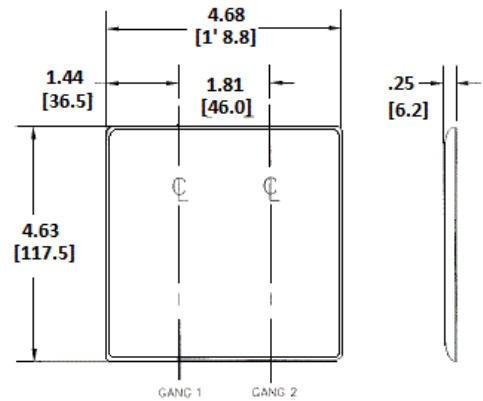

Wallplates
Combination Wallplates, 2-Gang

HUBBELL

Features

- Reinforcement ribs for extra strength
- High-impact, self-extinguishing nylon material
- Captive screw feature holds mounting screw in place

Ordering Information

Description	Color	Catalog Number	UPC
2-Gang, 1-Toggle, 1-Duplex Opening	Ivory	NP18I	883778105180

Listings

UL Listed
CSA Certified

Specifications

Material	Nylon
Plate Type	2-Gang
Plate Openings	Toggle, Duplex
Mounting Screws	Steel painted, slotted head
Appearance	Smooth

Online Resources

[Customer Use Drawing](#)
[eCatalog](#)

Dimensions in Inches (mm)

Hubbell Wiring Device-Kellems • Hubbell Incorporated (Delaware) • 40 Waterview Drive • Shelton, CT 06484

Phone (800) 288-6000 • Fax (800) 255-1031 • Specifications subject to change without notice.