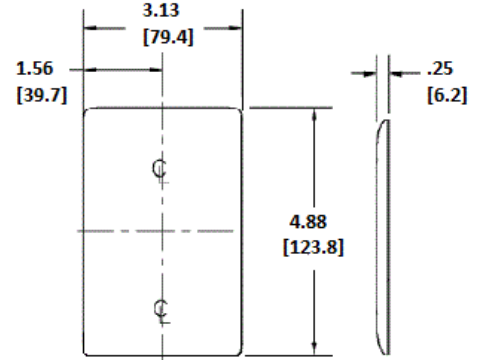

Wallplates Duplex Receptacle Wallplates

HUBBELL

Features

- Reinforcement ribs for extra strength
- Captive screw feature holds mounting screw in place
- High-impact, self-extinguishing nylon material

Ordering Information

Description	Color	Catalog No.	UPC
1-Gang, Duplex Opening, Mid-Size	Ivory	NPJ8I	883778106385

Listings

UL Listed
CSA Certified

Online Resources

Customer Use Drawing
eCatalog

Specifications

Plate Material	Nylon
Plate Type	1-Gang
Plate Openings	Duplex Receptacle
Mounting Screws	Steel painted, slotted head
Appearance	Smooth