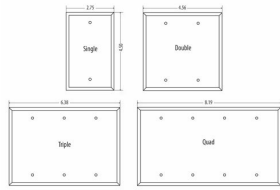

STANDARD - IVORY TEXTURED & RED SMOOTH

**Standard Metal Wallplates: Ivory Textured
Blank**

E06

Catalog #: WTI-B

APPLICATIONS

Designed for use in home, commercial and industrial settings for enhanced durability and appearance.
N/A

PRODUCT FEATURES

Easily primed and painted to match or complement walls
Won't bow, crack or distort during installation
Premium North American powder coat
includes screw(s) in matching finish

UL LISTED

File E212332

GENERAL PRODUCT INFORMATION

Color: Ivory Textured

CONFIGURATION

Gangs: 1

PRODUCT MEASUREMENTS

Wt. Ea. (Lbs.): 0.132

PACKAGING

Package Type: Polybag
Std. Pkg.: 25
Product UPC-A Labeled: Yes
Weight (Lbs. Per/C): 13.20
Ship Carton Length (in.): 12.52
Ship Carton Width (in.): 5.63
Ship Carton Height (in.): 5.16
Ctn Weight (Lbs.): 13.82
Pallet Qty: 7000.00
UPC Number: 092326181389
I2of5: 50092326181384