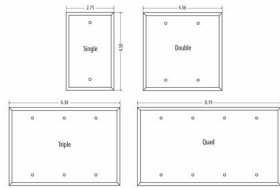

STANDARD - WHITE SMOOTH

Standard Metal Wallplates: White Smooth Decorator/Rocker

E03

Catalog #: WW-R

APPLICATIONS

Designed for use in home, commercial and industrial settings for enhanced durability and appearance.
N/A

GENERAL PRODUCT INFORMATION

Color: White Smooth

CONFIGURATION

Gangs: 1

PRODUCT MEASUREMENTS

Wt. Ea. (Lbs.): 0.093

PACKAGING

Package Type: Polybag
Std. Pkg.: 25
Product UPC-A Labeled: Yes
Weight (Lbs. Per/C): 9.30
Ship Carton Length (in.): 12.52
Ship Carton Width (in.): 5.63
Ship Carton Height (in.): 5.16
Ctn Weight (Lbs.): 9.94
Pallet Qty: 7000.00
UPC Number: 092326180603
I2of5: 50092326180608