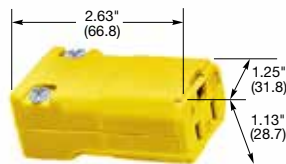

HBL5269C

HBL1547

HBL15W47

HBL5969VY

HBL5963VY

Dimensions in Inches (mm)

IP20 SUITABILITY

15A 125V
NEMA 5-15R
UL CSA
0.5 HP

20A 125V
NEMA 5-20R
UL CSA
1 HP

Connector Bodies

Insulgrip®

Description	Cord Diameter	Catalog Number	
Black and white nylon.	.230"-.720" (5.8-18.3)	HBL5269C	HBL5369C
Blue and white nylon.	.230"-.720" (5.8-18.3)	HBL5269CBL	-
Black nylon extra large cord clamp.	.360"-.720" (9.1-18.3)	HBL5269EBK	HBL5369EBK
Corrosion resistant yellow nylon.	.230"-.720" (5.8-18.3)	HBL52CM69C	HBL53CM69C

Note: See page A-48 for accessories.

Elastogrip®

Description	Cord Diameter	Catalog Number	
Yellow elastomer, dust tight. IP20 and IP55 SUITABILITY.	.300"-.655" (7.6-16.6)	HBL1547	HBL1533
Yellow elastomer, watertight. IP20 and IP55 SUITABILITY.	.300"-.655" (7.6-16.6)	HBL15W47*	HBL15W33*
Yellow elastomer, watertight. IP65, 66, 67 SUITABILITY.	.375"-.625" (9.5-15.9)	HBL15W47A	HBL15W33A