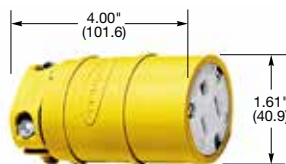

HBL5269C

HBL1547

HBL15W47

HBL5969VY

HBL5963VY

Dimensions in Inches (mm)

IP20 SUITABILITY

15A 125V
NEMA 5-15R
UL CSA
0.5 HP

20A 125V
NEMA 5-20R
UL CSA
1 HP

Connector Bodies

Insulgrip®

Description	Cord Diameter	Catalog Number	
Black and white nylon.	.230"-.720" (5.8-18.3)	HBL5269C	HBL5369C
Blue and white nylon.	.230"-.720" (5.8-18.3)	HBL5269CBL	-
Black nylon extra large cord clamp.	.360"-.720" (9.1-18.3)	HBL5269EBK	HBL5369EBK
Corrosion resistant yellow nylon.	.230"-.720" (5.8-18.3)	HBL52CM69C	HBL53CM69C

Note: See page A-48 for accessories.

Elastogrip®

Description	Cord Diameter	Catalog Number	
Yellow elastomer, dust tight. IP20 and IP55 SUITABILITY.	.300"-.655" (7.6-16.6)	HBL1547	HBL1533
Yellow elastomer, watertight. IP20 and IP55 SUITABILITY.	.300"-.655" (7.6-16.6)	HBL15W47*	HBL15W33*
Yellow elastomer, watertight. IP65, 66, 67 SUITABILITY.	.375"-.625" (9.5-15.9)	HBL15W47A	HBL15W33A

For quick visual identification of circuits or configurations.

Colored Cord Clamps*

Description	Color	Catalog Number
For use with 15A and 20A, 2 pole/3 wire, insulgrip plugs and connectors with cord diameter range of .230"-.720" (5.8-18.3) only.	Blue	HBLCORDCLAMPBL
	Green	HBLCORDCLAMPGN
	Orange	HBLCORDCLAMPOR
	Purple	HBLCORDCLAMPP
	Red	HBLCORDCLAMP R
	Yellow	HBLCORDCLAMPY