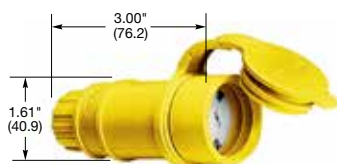

HBL5269C

HBL1547

HBL15W47

HBL5969VY

HBL5963VY

Dimensions in Inches (mm)

IP20 SUITABILITY

15A 125V
NEMA 5-15R
UL CSA
0.5 HP

20A 125V
NEMA 5-20R
UL CSA
1 HP

Connector Bodies

Insulgrip®

Description	Cord Diameter	Catalog Number	
Black and white nylon.	.230"-.720" (5.8-18.3)	HBL5269C	HBL5369C
Blue and white nylon.	.230"-.720" (5.8-18.3)	HBL5269CBL	-
Black nylon extra large cord clamp.	.360"-.720" (9.1-18.3)	HBL5269EBK	HBL5369EBK
Corrosion resistant yellow nylon.	.230"-.720" (5.8-18.3)	HBL52CM69C	HBL53CM69C

Note: See page A-48 for accessories.

Elastogrip®

Description	Cord Diameter	Catalog Number	
Yellow elastomer, dust tight. IP20 and IP55 SUITABILITY.	.300"-.655" (7.6-16.6)	HBL1547	HBL1533
Yellow elastomer, watertight. IP20 and IP55 SUITABILITY.	.300"-.655" (7.6-16.6)	HBL15W47*	HBL15W33*
Yellow elastomer, watertight. IP65, 66, 67 SUITABILITY.	.375"-.625" (9.5-15.9)	HBL15W47A	HBL15W33A

For quick visual identification of circuits or configurations.

Colored Cord Clamps*

Description	Color	Catalog Number
For use with 15A and 20A, 2 pole/3 wire, insulgrip plugs and connectors with cord diameter range of .230"-.720" (5.8-18.3) only.	Blue	HBLCORDCLAMPBL
	Green	HBLCORDCLAMPGN
	Orange	HBLCORDCLAMPOR
	Purple	HBLCORDCLAMPP
	Red	HBLCORDCLAMP R
	Yellow	HBLCORDCLAMPY