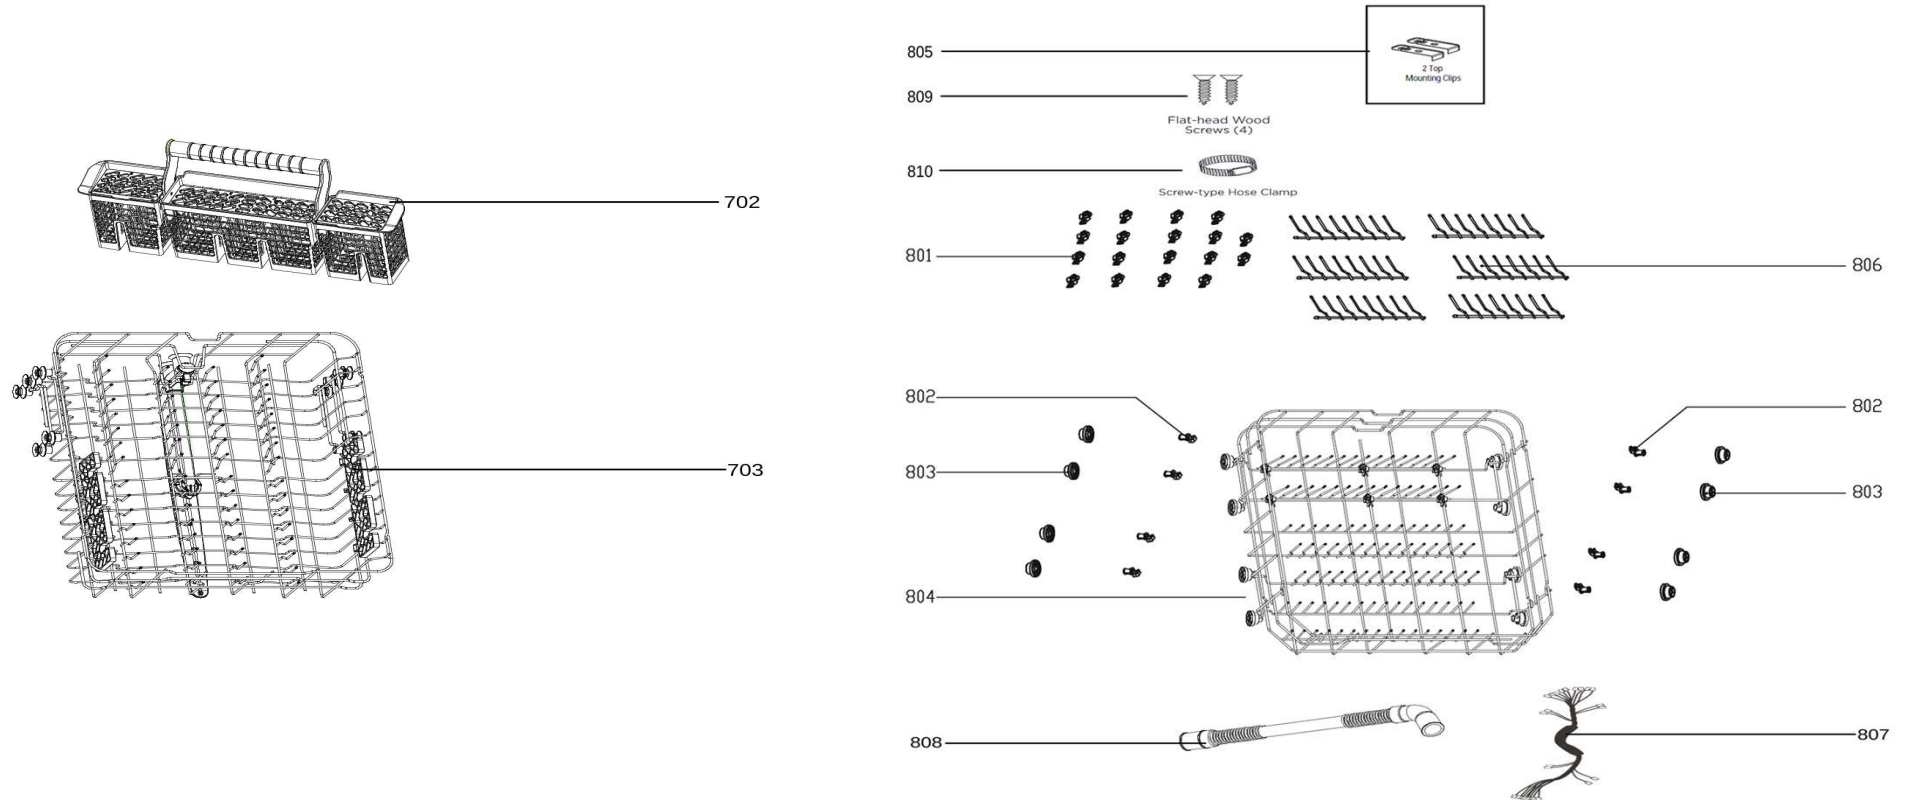

Seasons 24 In. ENERGY STAR 52 Dba Front Control Dishwasher, Stainless Steel

Seasons 24 In. ENERGY STAR 52 DbA Front Control Dishwasher, Stainless Steel

EX_ID	HDS Material #	Spare Parts Code	Part Name(EN)
101	SPECIAL ORDER	1217600002989	Indicator light Cover
102	SPECIAL ORDER	1217600002949	Light Cover
103	289931	17176000039004	Display panel
104	SPECIAL ORDER	1217600000414	Button
105	SPECIAL ORDER	1217600001501	Button
106	SPECIAL ORDER	1217600001381	Button
107	SPECIAL ORDER	12176000A72203	Control Panel
108	SPECIAL ORDER	12176000010493	Panel Cover
109	335620	12276000006783	Outer Door
110	SPECIAL ORDER	12676000000411	Absorbent Cotton
201	SPECIAL ORDER	12176000008663	Transom Connections
202	SPECIAL ORDER	12676000000845	Transom Sealing Strip
203	289932	17476000012184	Door Swtich Assembly
204	SPECIAL ORDER	12276000022790	Inner Door Assembly
205	SPECIAL ORDER	12976000000128	Spring
206	335621	12976000000391	Pull
207+208	SPECIAL ORDER	12276000001753	Door Gemel Assembly (Left)
210	SPECIAL ORDER	1.2276E+13	Seal
211	289934	12276000001830	Hinge Join Board
212	289934	17476000005963	Dispenser
213+208	SPECIAL ORDER	12276000001787	Door Gemel Assembly (Right)
214	SPECIAL ORDER	12176000003569	Transom Cover
215	SPECIAL ORDER	12676000000733	Transom Cover Sealing Ring
301	SPECIAL ORDER	12676000000414	Absorbent Cotton
302	SPECIAL ORDER	12676000000365	Tub Sound Absorbing Strip