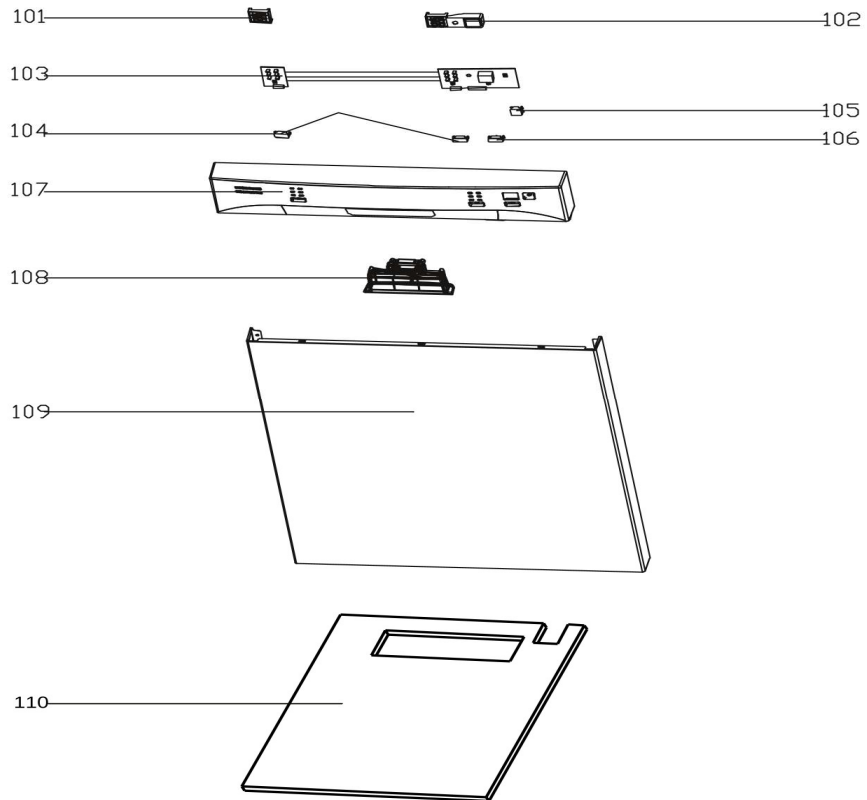

Seasons 24 In. ENERGY STAR 52 DbA Front Control Dishwasher