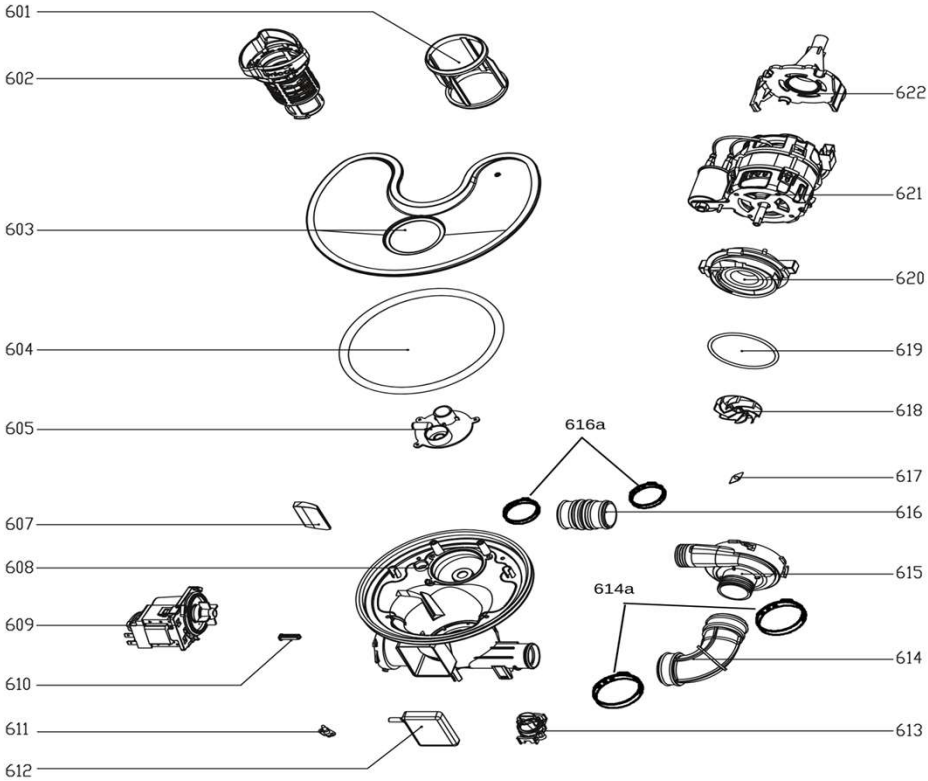

Seasons 24 In. ENERGY STAR 52 Dba Front Control Dishwasher, Stainless Steel

Seasons 24 In. ENERGY STAR 52 DbA Front Control Dishwasher, Stainless Steel

EX_ID	HDS Material #	Spare Parts Code	Part Name(EN)
101	SPECIAL ORDER	1217600002989	Indicator light Cover
102	SPECIAL ORDER	1217600002949	Light Cover
103	289931	17176000039004	Display panel
104	SPECIAL ORDER	1217600000414	Button
105	SPECIAL ORDER	1217600001501	Button
106	SPECIAL ORDER	1217600001381	Button
107	SPECIAL ORDER	12176000A72203	Control Panel
108	SPECIAL ORDER	12176000010493	Panel Cover
109	335620	12276000006783	Outer Door
110	SPECIAL ORDER	12676000000411	Absorbent Cotton
201	SPECIAL ORDER	12176000008663	Transom Connections
202	SPECIAL ORDER	12676000000845	Transom Sealing Strip
203	289932	17476000012184	Door Swtich Assembly
204	SPECIAL ORDER	12276000022790	Inner Door Assembly
205	SPECIAL ORDER	12976000000128	Spring
206	335621	12976000000391	Pull
207+208	SPECIAL ORDER	12276000001753	Door Gemel Assembly (Left)
210	SPECIAL ORDER	1.2276E+13	Seal
211	289934	12276000001830	Hinge Join Board
212	289934	17476000005963	Dispenser
213+208	SPECIAL ORDER	12276000001787	Door Gemel Assembly (Right)
214	SPECIAL ORDER	12176000003569	Transom Cover
215	SPECIAL ORDER	12676000000733	Transom Cover Sealing Ring
301	SPECIAL ORDER	12676000000414	Absorbent Cotton
302	SPECIAL ORDER	12676000000365	Tub Sound Absorbing Strip