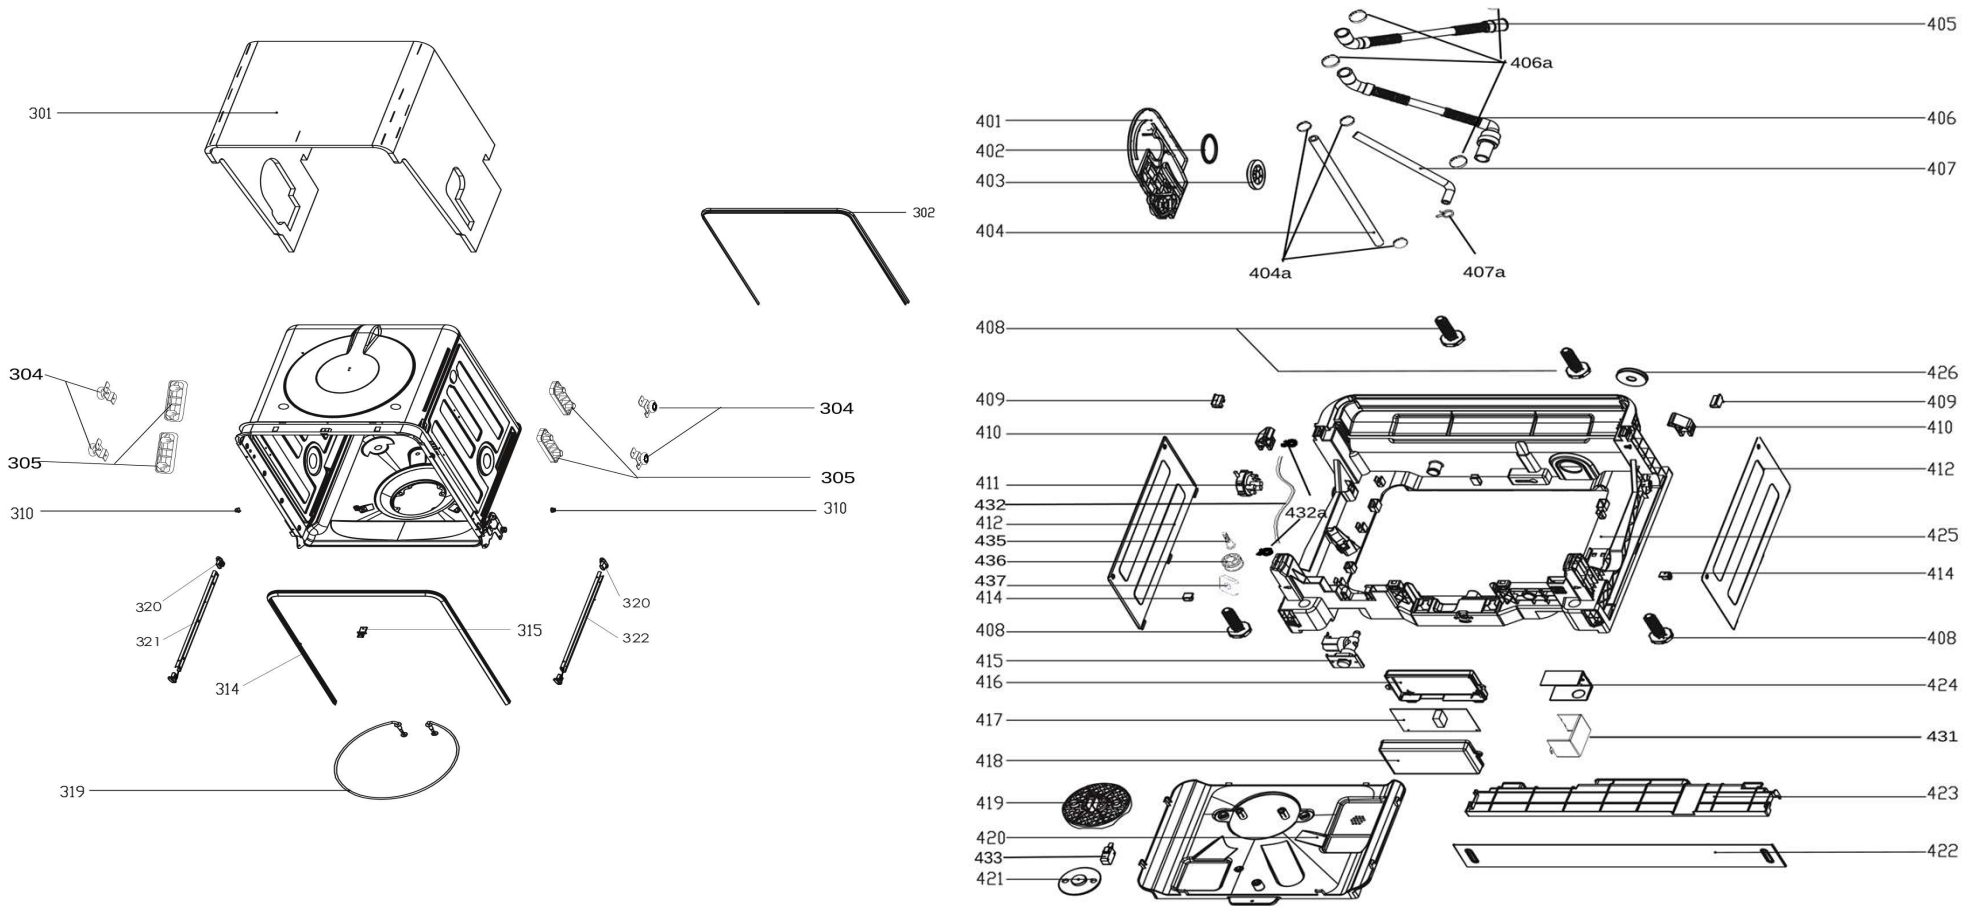

Seasons 24 In. ENERGY STAR 52 DbA Front Control Dishwasher, Stainless Steel