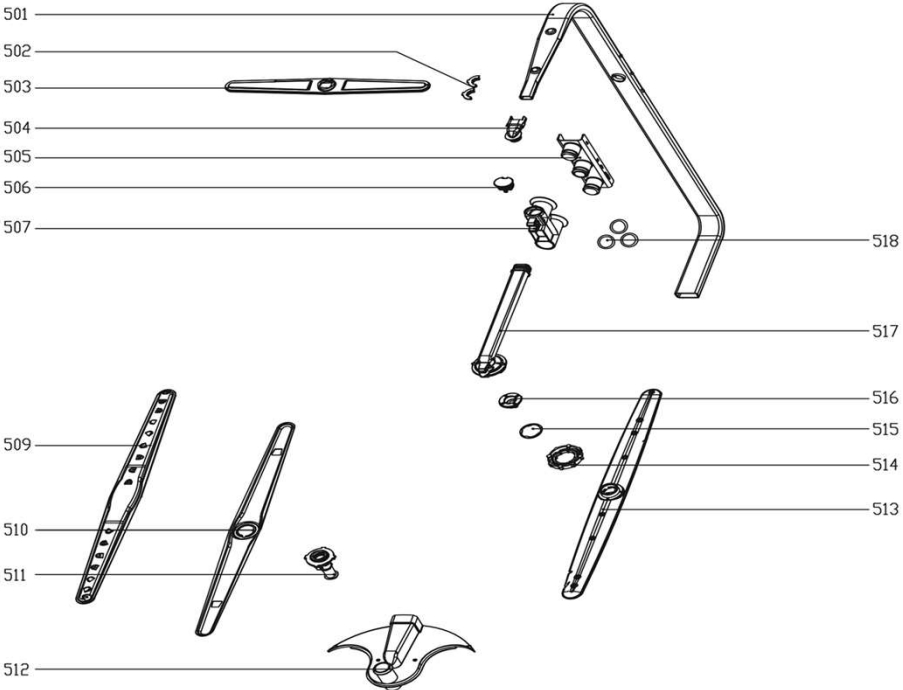

Seasons 24 In. ENERGY STAR 52 DbA Front Control Dishwasher

Seasons 24 In. ENERGY STAR 52 DbA Front Control Dishwasher, Stainless Steel

Seasons 24 In. ENERGY STAR 52 DbA Front Control Dishwasher, Stainless Steel

Seasons 24 In. ENERGY STAR 52 Dba Front Control Dishwasher, Stainless Steel

Seasons 24 In. ENERGY STAR 52 DbA Front Control Dishwasher, Stainless Steel

EX_ID	HDS Material #	Spare Parts Code	Part Name(EN)
101	SPECIAL ORDER	1217600002989	Indicator light Cover
102	SPECIAL ORDER	1217600002949	Light Cover
103	289931	17176000039004	Display panel
104	SPECIAL ORDER	1217600000414	Button
105	SPECIAL ORDER	1217600001501	Button
106	SPECIAL ORDER	1217600001381	Button
107	SPECIAL ORDER	12176000A72203	Control Panel
108	SPECIAL ORDER	12176000010493	Panel Cover
109	335620	12276000006783	Outer Door
110	SPECIAL ORDER	12676000000411	Absorbent Cotton
201	SPECIAL ORDER	12176000008663	Transom Connections
202	SPECIAL ORDER	12676000000845	Transom Sealing Strip
203	289932	17476000012184	Door Swtich Assembly
204	SPECIAL ORDER	12276000022790	Inner Door Assembly
205	SPECIAL ORDER	12976000000128	Spring
206	335621	12976000000391	Pull
207+208	SPECIAL ORDER	12276000001753	Door Gemel Assembly (Left)
210	SPECIAL ORDER	1.2276E+13	Seal
211	289934	12276000001830	Hinge Join Board
212	289934	17476000005963	Dispenser
213+208	SPECIAL ORDER	12276000001787	Door Gemel Assembly (Right)
214	SPECIAL ORDER	12176000003569	Transom Cover
215	SPECIAL ORDER	12676000000733	Transom Cover Sealing Ring
301	SPECIAL ORDER	12676000000414	Absorbent Cotton
302	SPECIAL ORDER	12676000000365	Tub Sound Absorbing Strip