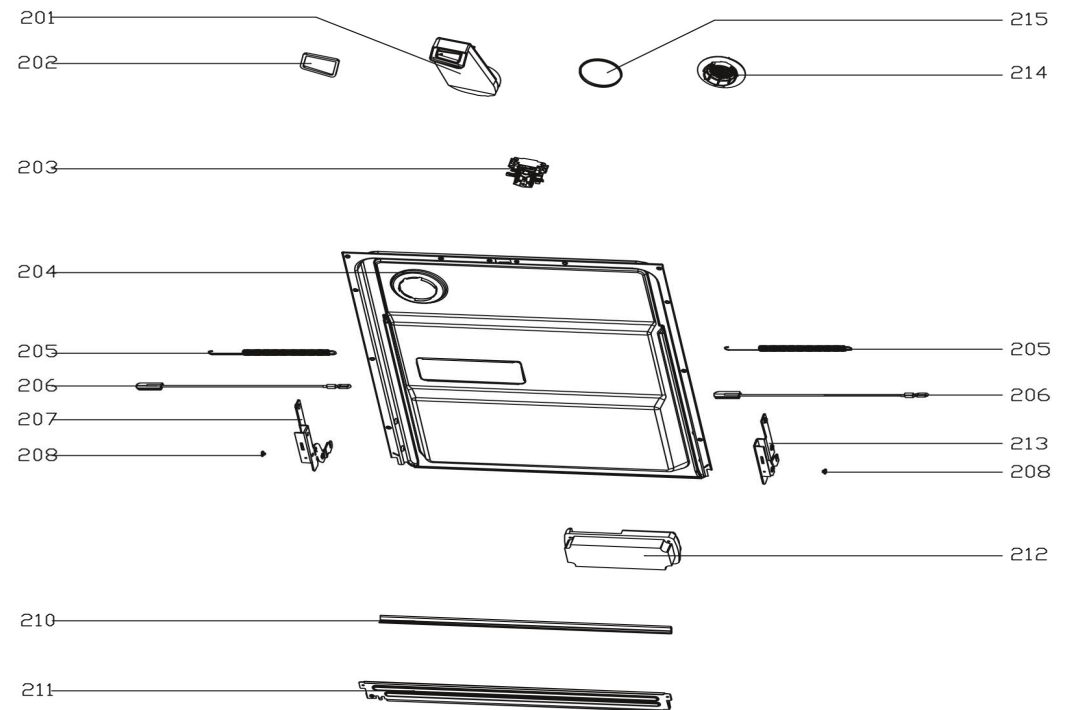

Seasons 24 In. ENERGY STAR 52 DbA Front Control Dishwasher