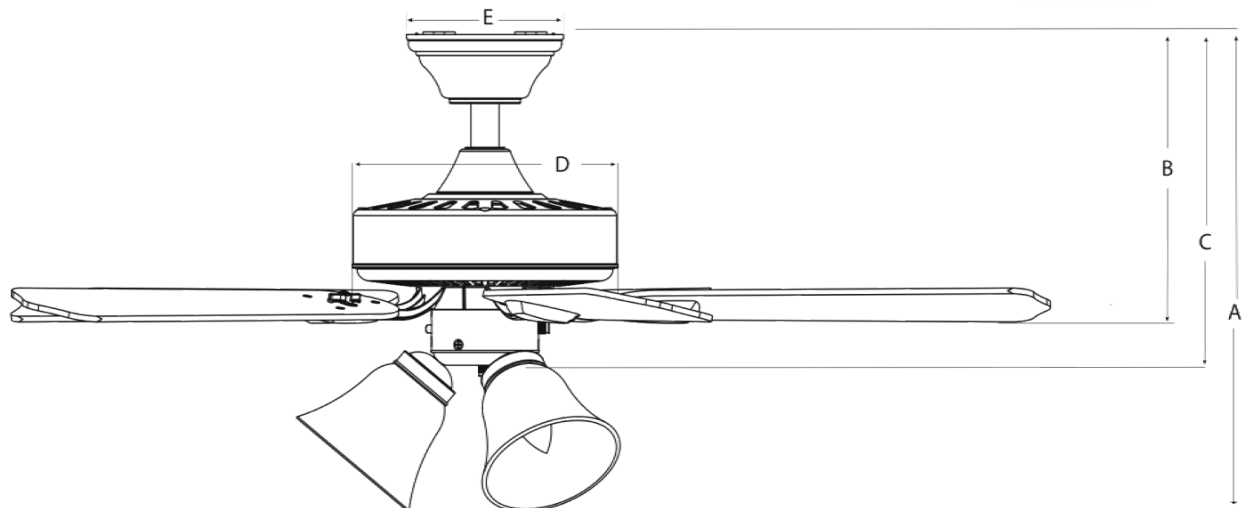

Performance

- Energy Guide: Est. Annual Cost: \$8, Airflow: 1936
- CFM High: 2733, Low: 1033, Watts: 33
- 12-degree blade arm pitch
- Bulb Wattage: 40 watts
- Bulb Type: B10 Candelabra (included)
- Wattage Limiter: yes

Parts and Accessories

Remote: 261120

Wall Control: 261122

Glass: 294384

A. 17.78 in. B. 12.37 in. C. 10.72 in. D. 10.04 in. E. 5.83 in.