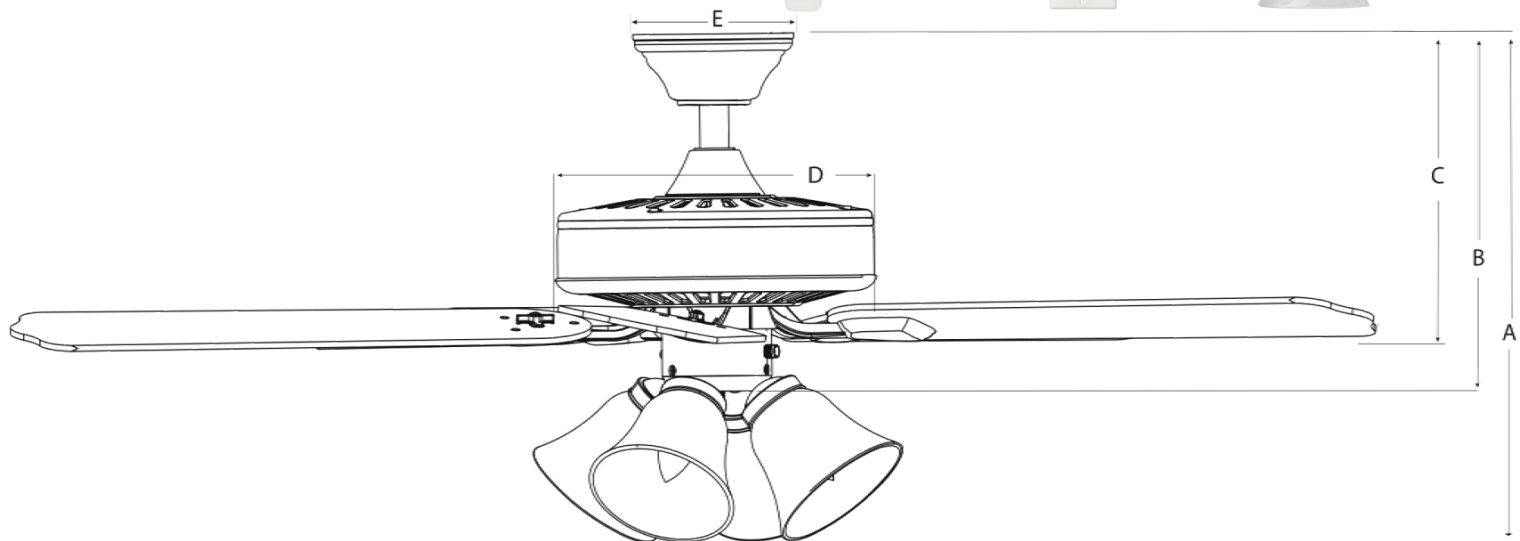

Camarillo™ COLLECTION

Quick-Install 52" White Ceiling Fan

269263 – White Ceiling Fan

Features

- 52 in., 5 blade ceiling fan
- 3 speed, reversible motor
- Pre-attached blade arms
- Quick-Install blades
- Tri-mount (downrod, angle, or closemount)
- Quick-Install Alabaster glass shades
- Reversible blade finishes – White/Bleached Oak
- 4 Light Kit with 4 (E12 sockets)
- Can be used with or without light kit

Performance

- Energy Guide: Est. Annual Cost: \$10, Airflow: 2726
- CFM High: 3833, Low: 1471, Watts: 34
- 12-degree blade arm pitch
- Bulb Wattage: 40 watts
- Bulb Type: B10 Candelabra (included)
- Wattage Limiter: yes

Compliance Certifications:

- ETL Intertek
- CARB Phase 2 Compliant

Warranty

- Limited Lifetime

Similar Products

- Also available in Brushed Nickel (269287) and Polished Brass (269259)

Blade Side 1- White

Blade Side 2- Bleached Oak

Parts and Accessories

Remote: 261120 Wall Control: 261122 Glass: 294384

A. 18.41 in. B. 13.00 in. C. 11.25 in. D. 11.61 in. E. 5.83 in.